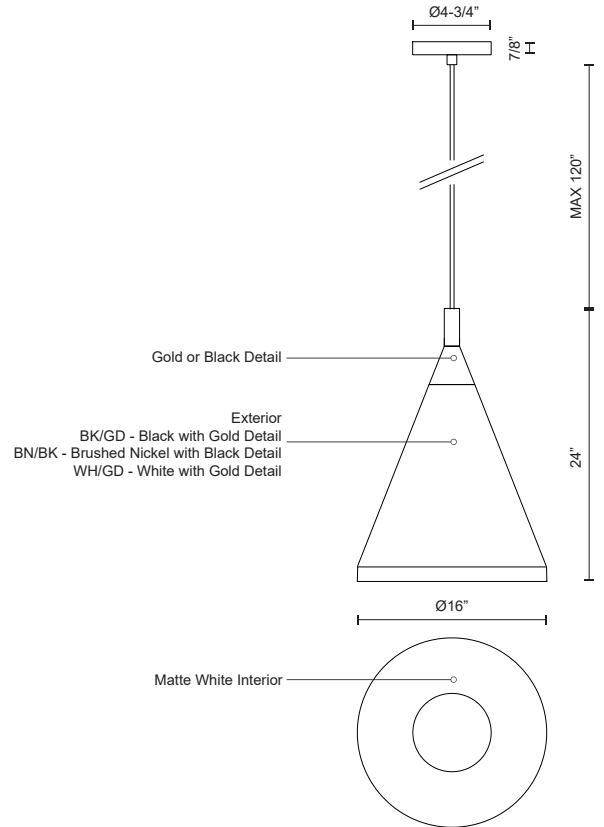

**DOROTHY**  
**492716**  
 PENDANTS

PROJECT

**DESCRIPTION**

Single lamp pendant with conical aluminum shade with fine powder-coated or plated finishes with contrasting finial. Exterior shade colors are black or white with gold detail or brushed nickel with black detail. Suspended by cloth cable. Available in 3 sizes.

492716-BK/GD  
 Black with Gold detail

492716-BN/BK  
 Brushed Nickel with Black detail

492716-WH/GD  
 White with Gold detail

**SPECIFICATION DETAILS**

\* For custom options, consult factory for details.

<b>Fixture Dimensions</b>	D16" x H24"
<b>Lamp Type</b>	Incandescent, Medium Base
<b>Bulbs Included</b>	No
<b>Wattage</b>	1 x 60W
<b>Voltage</b>	120V
<b>Shade Details</b>	Spun Aluminum Shade
<b>Adjustable</b>	Yes
<b>Wire Length</b>	120" Max
<b>Wire Type</b>	Color Matching SVT Cord
<b>Location</b>	Dry
<b>Warranty</b>	5 Years
<b>Canopy Dimensions</b>	D4-3/4" x H7/8"