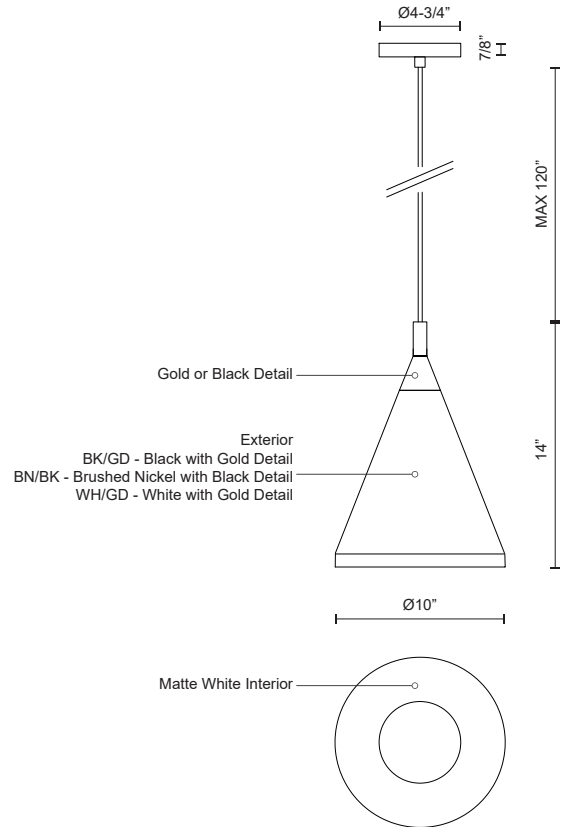

DOROTHY
492710
 PENDANTS

PROJECT

DESCRIPTION

Single lamp pendant with conical aluminum shade with fine powder-coated or plated finishes with contrasting finial. Exterior shade colors are black or white with gold detail or brushed nickel with black detail. Suspended by cloth cable. Available in 3 sizes.

492710-BK/GD
 Black with Gold detail

492710-BN/BK
 Brushed Nickel with Black detail

492710-WH/GD
 White with Gold detail

SPECIFICATION DETAILS

* For custom options, consult factory for details.

Fixture Dimensions	D10" x H14"
Lamp Type	Incandescent, Medium Base
Bulbs Included	No
Wattage	1 x 60W
Voltage	120V
Shade Details	Spun Aluminum Shade
Adjustable	Yes
Wire Length	120" Max
Wire Type	Color Matching SVT Cord
Location	Dry
Warranty	5 Years
Canopy Dimensions	D4-3/4" x H7/8"