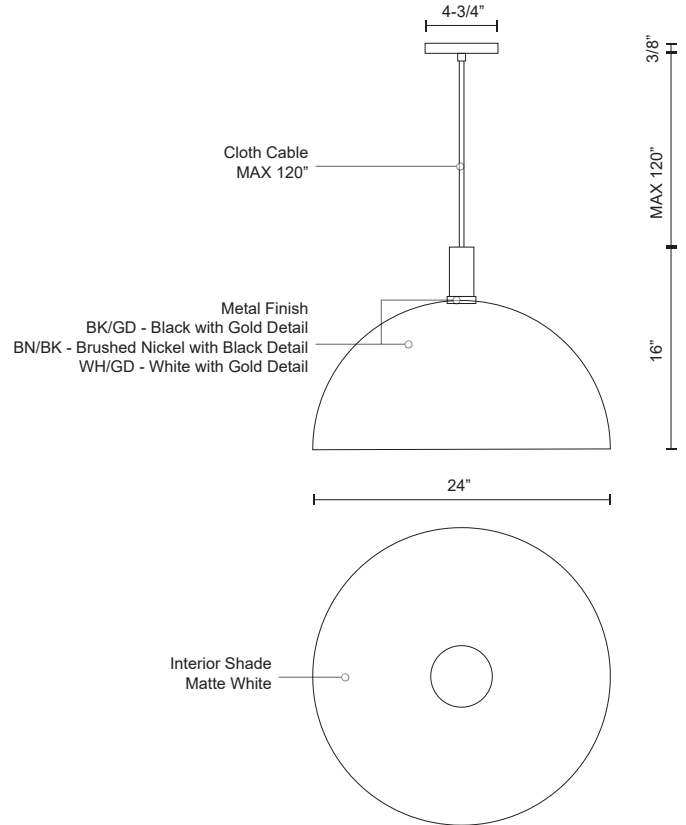

ARCHIBALD
492324
 PENDANTS

PROJECT

492324-BN/BK
 Brushed Nickel with
 Black detail

492324-BK/GD
 Black with Gold
 detail

492324-WH/GD
 White with Gold
 detail

SPECIFICATION DETAILS

* For custom options, consult factory for details.

Fixture Dimensions	D24" x H16"
Lamp Type	Incandescent, Medium Base
Bulbs Included	No
Wattage	1 x 60W
Voltage	120V
Shade Details	Spun Aluminum Shade
Adjustable	Yes
Wire Length	120" Max
Wire Type	Color Matching SVT Cord
Location	Dry
Warranty	5 Years
Canopy Dimensions	D4-3/4" x H3/8"

DESCRIPTION

Single-lamp pendant with aluminum dome shade showcasing powder-coated or plated finishes with metal details and a matte white interior. Exterior shade colors are black, brushed nickel, or white. Suspended by cloth cable. Available in three sizes.