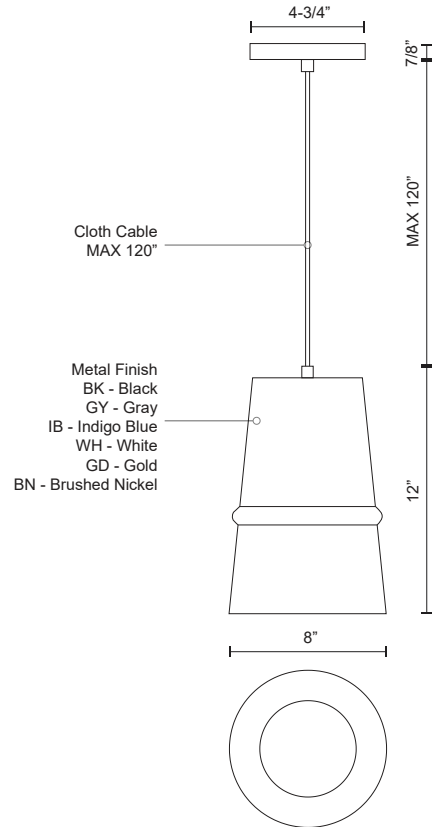

**CASTOR  
492208  
PENDANTS**

PROJECT

**DESCRIPTION**

Single-lamp pendant with conical aluminum shade showcasing powder-coated finishes against a matte white interior. Exterior shade colors are black, gray, white or blue. Metallic exterior options are brushed nickel or gold. Suspended by cloth cable

**SPECIFICATION DETAILS**

\* For custom options, consult factory for details.

<b>Fixture Dimensions</b>	D8" x H12"
<b>Lamp Type</b>	Incandescent, Medium Base
<b>Bulbs Included</b>	No
<b>Wattage</b>	1 x 60W
<b>Voltage</b>	120V
<b>Shade Details</b>	Spun Aluminum Shade
<b>Adjustable</b>	Yes
<b>Wire Length</b>	120" Max
<b>Wire Type</b>	Color Matching SVT Cord
<b>Location</b>	Dry
<b>Warranty</b>	5 Years
<b>Canopy Dimensions</b>	D4-3/4" x H7/8"