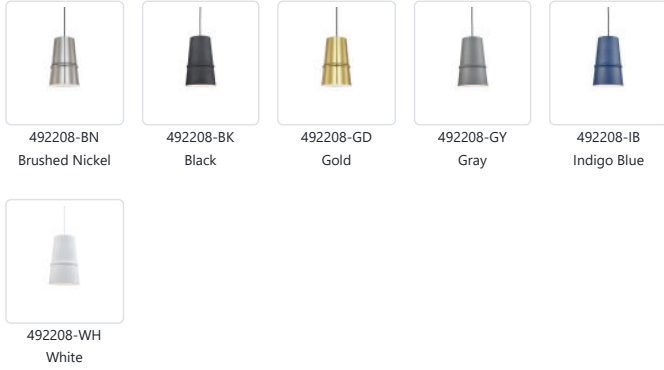

**CASTOR  
492208  
PENDANTS**

PROJECT

**DESCRIPTION**

Single-lamp pendant with conical aluminum shade showcasing powder-coated finishes against a matte white interior. Exterior shade colors are black, gray, white or blue. Metallic exterior options are brushed nickel or gold. Suspended by cloth cable

**SPECIFICATION DETAILS**

\* For custom options, consult factory for details.

<b>Fixture Dimensions</b>	D8" x H12"
<b>Lamp Type</b>	Incandescent, Medium Base
<b>Bulbs Included</b>	No
<b>Wattage</b>	1 x 60W
<b>Voltage</b>	120V
<b>Shade Details</b>	Spun Aluminum Shade
<b>Adjustable</b>	Yes
<b>Wire Length</b>	120" Max
<b>Wire Type</b>	Color Matching SVT Cord
<b>Location</b>	Dry
<b>Warranty</b>	5 Years
<b>Canopy Dimensions</b>	D4-3/4" x H7/8"