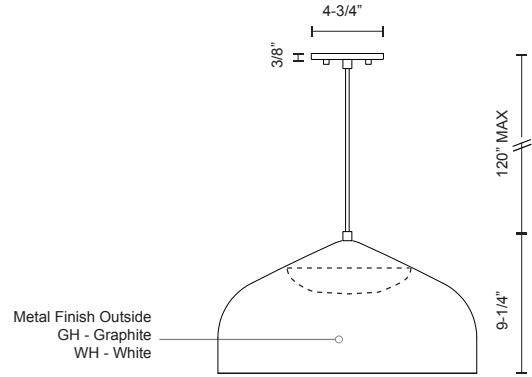

**HELENA
49117
PENDANTS**

PROJECT

DESCRIPTION

Single-lamp pendant with spun aluminum shade showcasing powder-coated finishes in contrasting hues. Exterior shade colors are graphite or white, with either silver, gold, copper or blue on the interior. Available in two sizes.

SPECIFICATION DETAILS

* For custom options, consult factory for details.

Fixture Dimensions	D16-7/8" x H9-1/4"
Lamp Type	Incandescent, Medium Base
Bulbs Included	No
Wattage	1 x 60W
Voltage	120V
Shade Details	Spun Aluminum Shade
Adjustable	Yes
Wire Length	120" Max
Wire Type	Color Matching SVT Cord
Location	Dry
Warranty	5 Years
Canopy Dimensions	D4-3/4" x H3/8"