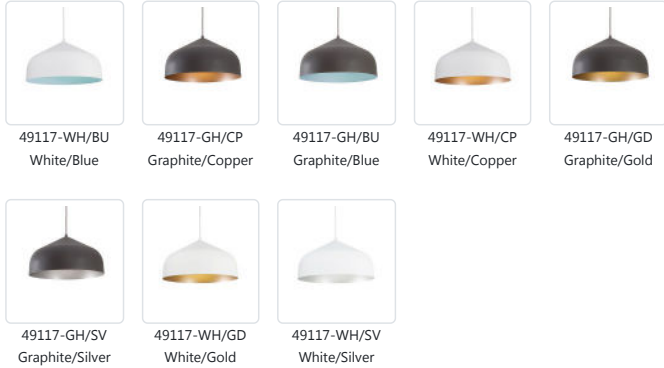

**HELENA
49117
PENDANTS**

PROJECT

DESCRIPTION

Single-lamp pendant with spun aluminum shade showcasing powder-coated finishes in contrasting hues. Exterior shade colors are graphite or white, with either silver, gold, copper or blue on the interior. Available in two sizes.

SPECIFICATION DETAILS

* For custom options, consult factory for details.

Fixture Dimensions	D16-7/8" x H9-1/4"
Lamp Type	Incandescent, Medium Base
Bulbs Included	No
Wattage	1 x 60W
Voltage	120V
Shade Details	Spun Aluminum Shade
Adjustable	Yes
Wire Length	120" Max
Wire Type	Color Matching SVT Cord
Location	Dry
Warranty	5 Years
Canopy Dimensions	D4-3/4" x H3/8"