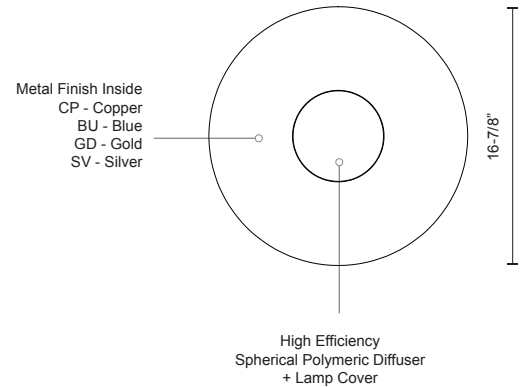

**HELENA
49117
PENDANTS**

PROJECT

DESCRIPTION

Single-lamp pendant with spun aluminum shade showcasing powder-coated finishes in contrasting hues. Exterior shade colors are graphite or white, with either silver, gold, copper or blue on the interior. Available in two sizes.

SPECIFICATION DETAILS

* For custom options, consult factory for details.

Fixture Dimensions	D16-7/8" x H9-1/4"
Lamp Type	Incandescent, Medium Base
Bulbs Included	No
Wattage	1 x 60W
Voltage	120V
Shade Details	Spun Aluminum Shade
Adjustable	Yes
Wire Length	120" Max
Wire Type	Color Matching SVT Cord
Location	Dry
Warranty	5 Years
Canopy Dimensions	D4-3/4" x H3/8"