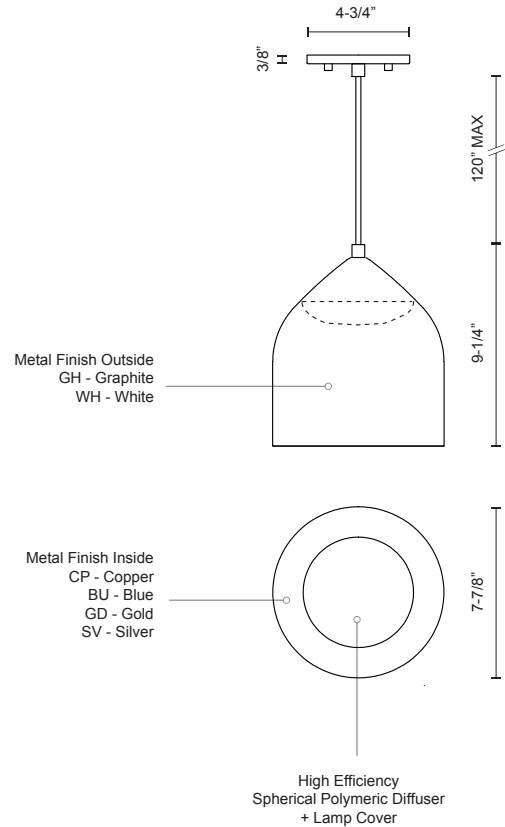

**HELENA  
49108  
PENDANTS**

PROJECT

**DESCRIPTION**

Single-lamp pendant with spun aluminum shade showcasing powder-coated finishes in contrasting hues. Exterior shade colors are graphite and white, with either silver, gold, copper or blue on the interior. Available in two sizes.

**SPECIFICATION DETAILS**

\* For custom options, consult factory for details.

<b>Fixture Dimensions</b>	D7-7/8" x H9-1/4"
<b>Lamp Type</b>	Incandescent, Medium Base
<b>Bulbs Included</b>	No
<b>Wattage</b>	1 x 60W
<b>Voltage</b>	120V
<b>Shade Details</b>	Spun Aluminum Shade
<b>Adjustable</b>	Yes
<b>Wire Length</b>	120" Max
<b>Wire Type</b>	Color Matching SVT Cord
<b>Location</b>	Dry
<b>Warranty</b>	5 Years
<b>Canopy Dimensions</b>	D4-3/4" x H3/8"