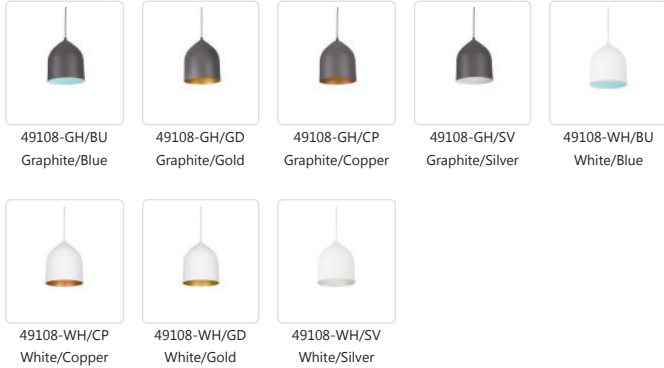

**HELENA  
49108  
PENDANTS**

PROJECT

**DESCRIPTION**

Single-lamp pendant with spun aluminum shade showcasing powder-coated finishes in contrasting hues. Exterior shade colors are graphite and white, with either silver, gold, copper or blue on the interior. Available in two sizes.

**SPECIFICATION DETAILS**

\* For custom options, consult factory for details.

<b>Fixture Dimensions</b>	D7-7/8" x H9-1/4"
<b>Lamp Type</b>	Incandescent, Medium Base
<b>Bulbs Included</b>	No
<b>Wattage</b>	1 x 60W
<b>Voltage</b>	120V
<b>Shade Details</b>	Spun Aluminum Shade
<b>Adjustable</b>	Yes
<b>Wire Length</b>	120" Max
<b>Wire Type</b>	Color Matching SVT Cord
<b>Location</b>	Dry
<b>Warranty</b>	5 Years
<b>Canopy Dimensions</b>	D4-3/4" x H3/8"