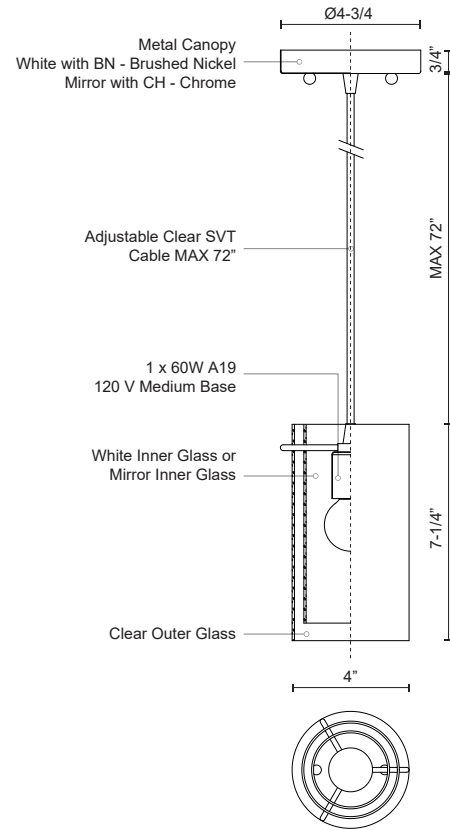

FIRENZE
41311
PENDANTS

PROJECT

41311M
Mirror

41311W
White

SPECIFICATION DETAILS

* For custom options, consult factory for details.

Fixture Dimensions	D4" x H7-1/4"
Lamp Type	Incandescent, A19 or PAR20, Medium Base
Bulbs Included	No
Wattage	1 x 60W
Voltage	120V
Glass Details	Clear Outer Glass, White Inner Glass
Adjustable	Yes
Wire Length	72" Max
Wire Type	Clear SVT Cord
Location	Dry
Warranty	5 Years
Canopy Dimensions	D4-3/4" x H3/4"

DESCRIPTION

Single lamp pendant with white cylinder glass and opal inner cylinder glass with brushed nickel details. Mirror cylinder glass with chrome finish metal details.

KUZCO

19054 28TH AVENUE
 SURREY - BC V3Z 6M3
 CANADA