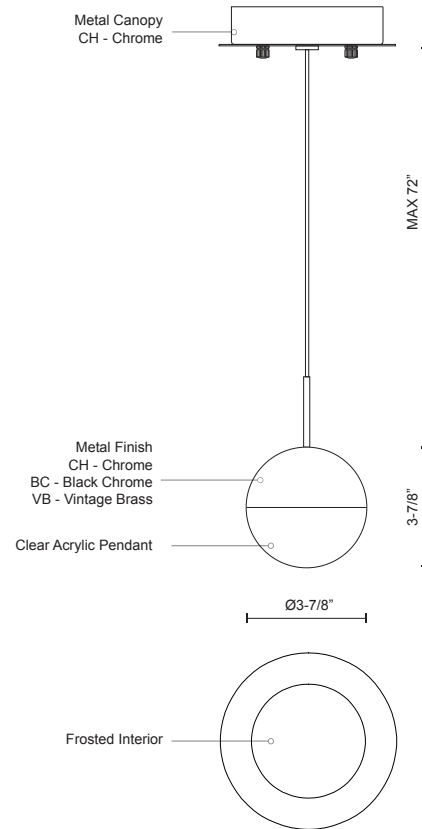

PLUTO
402801-LED
PENDANTS

PROJECT

402801BC-LED
 Black Chrome

402801CH-LED
 Chrome

402801VB-LED
 Vintage Brass

SPECIFICATION DETAILS

* For custom options, consult factory for details.

Fixture Dimensions	D3-7/8" x H3-7/8"
Light Source	LED
Wattage	6W
Total Lumens	500lm*
Delivered Lumens	CH-410lm
Voltage	120V
Color Temperature	3000K
CRI (Ra)	>90
Optional Color Temps	2700K - 5000K Available, Minimum Order Quantities Apply
LED Rated Life	50,000 hours
Dimming	100% - 10%, ELV Dimmer (Not Included)
Diffuser Details	Clear with Frosted Center
Adjustable	Yes
Wire Length	72" Max
Wire Type	Clear SSL Wire
Location	Dry
Warranty	5 Years
Canopy Dimensions	D4-3/4" x H1/2"

DESCRIPTION

A timeless spherical geometry is inherent to the Pluto pendant. A split line at the globe equator separates complementary plated LED housing from translucent acrylic diffuser. The multiple color options make the fixture a perfect furnishing accent or, in multiples, a focal point.