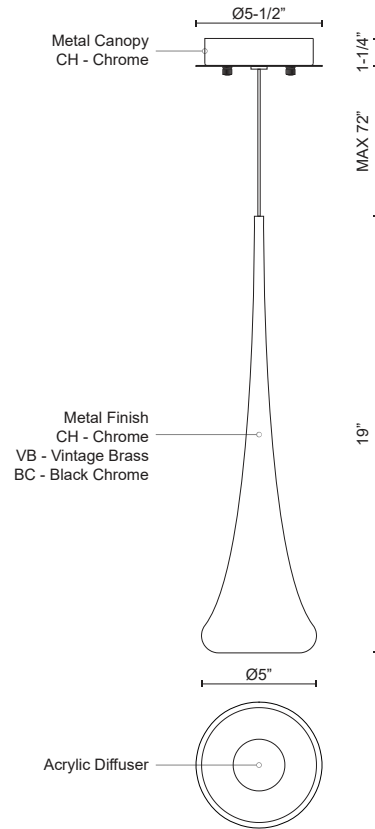

BACH
402601-LED
 PENDANTS

PROJECT

402601BC-LED
Black Chrome

402601CH-LED
Chrome

402601VB-LED
Vintage Brass

SPECIFICATION DETAILS

* For custom options, consult factory for details.

Fixture Dimensions	D5" x H19"
Light Source	LED
Wattage	10W
Total Lumens	800lm
Delivered Lumens	CH-446lm
Voltage	120V
Color Temperature	3000K
CRI (Ra)	>90
Optional Color Temps	2700K - 5000K Available, Minimum Order Quantities Apply
LED Rated Life	50,000 hours
Dimming	100% - 10%, ELV Dimmer (Not Included)
Diffuser Details	Acrylic diffuser
Adjustable	Yes
Wire Length	72" Max
Wire Type	Clear SSL Wire
Location	Dry
Warranty	5 Years
Canopy Dimensions	D5-1/2" x H1-1/4"

DESCRIPTION

Single LED lamp pendant, slender trumpet shaped with bottom frosted diffuser. Equipped with our powerful 120V AC LED technology. Chrome finish: available in a variety of multi-pendant options see series for family details. Black Chrome and Vintage Brass finish: build your own configuration, choose how many pendants and choose the canopy shape and size accordingly.