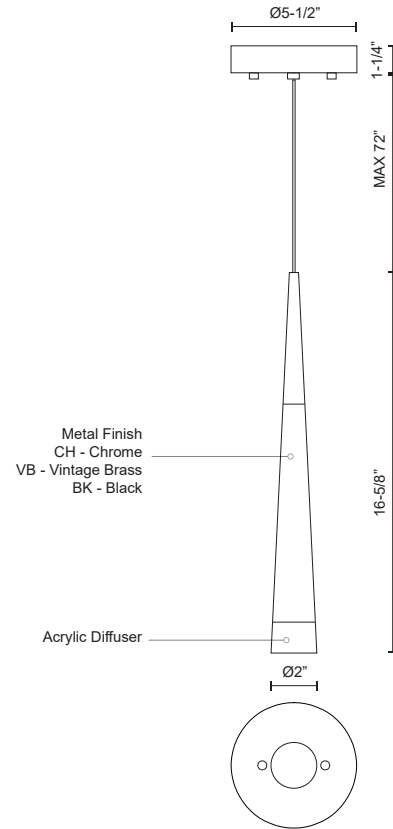

ULTRA
402501-LED
PENDANTS

PROJECT

402501BK-LED
Black

402501CH-LED
Chrome

402501VB-LED
Vintage Brass

SPECIFICATION DETAILS

* For custom options, consult factory for details.

Fixture Dimensions	D2" x H16-5/8"
Light Source	LED
Wattage	5W
Total Lumens	400lm
Delivered Lumens	CH-265lm
Voltage	120V
Color Temperature	3000K
CRI (Ra)	>90
Optional Color Temps	2700K - 5000K Available, Minimum Order Quantities Apply
LED Rated Life	50,000 hours
Dimming	100% - 10%, ELV Dimmer (Not Included)
Diffuser Details	White Acrylic
Adjustable	Yes
Wire Length	72" Max
Wire Type	Clear SSL Wire
Location	Dry
Warranty	5 Years
Canopy Dimensions	D5-1/2" x H1-1/4"

DESCRIPTION

Single LED lamp pendant, slender cone-shaped cylinder with acrylic top and bottom of cone which lights up on both ends. Equipped with our powerful 120V AC LED technology. Chrome finish: available in a variety of multi-pendant options see series for family details. Black and Vintage Brass finish: build your own configuration, choose how many pendants and choose the canopy shape and size accordingly.