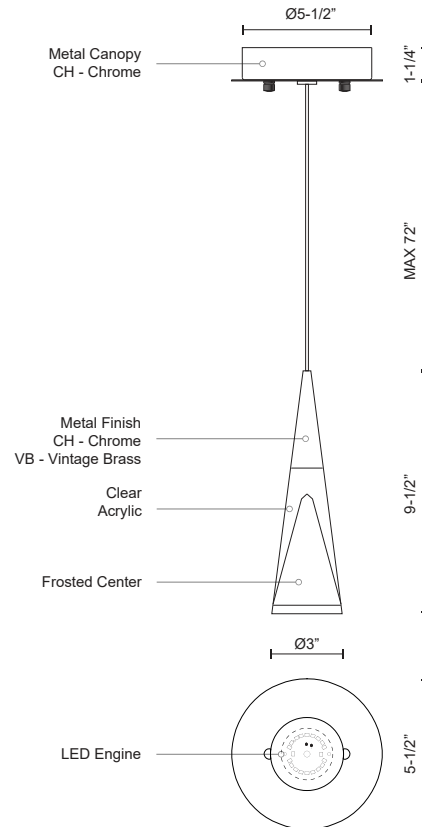

MALABAR 402401-LED

PENDANTS

PROJECT

402401VB-LED
Vintage Brass

402401CH-LED
Chrome

SPECIFICATION DETAILS

* For custom options, consult factory for details.

Fixture Dimensions	D3" x H9-1/2"
Light Source	LED
Wattage	5W
Total Lumens	400lm
Delivered Lumens	CH-200lm
Voltage	120V
Color Temperature	3000K
CRI (Ra)	>90
Optional Color Temps	2700K - 5000K Available, Minimum Order Quantities Apply
LED Rated Life	50,000 hours
Dimming	100% - 10%, ELV Dimmer (Not Included)
Diffuser Details	Clear Acrylic with Frosted Center
Adjustable	Yes
Wire Length	72" Max
Wire Type	Clear SSL Wire
Location	Dry
Warranty	5 Years
Canopy Dimensions	D5-1/2" x H1-1/4"

DESCRIPTION

Single LED lamp pendant, unique conical shape with chrome tip, clear with internal frosted designed acrylic and chrome trimmed diffuser with frosted center. Chrome canopy and metal details. Equipped with our powerful 120V AC LED technology. Available in a variety of multi-pendant options see series for family details.