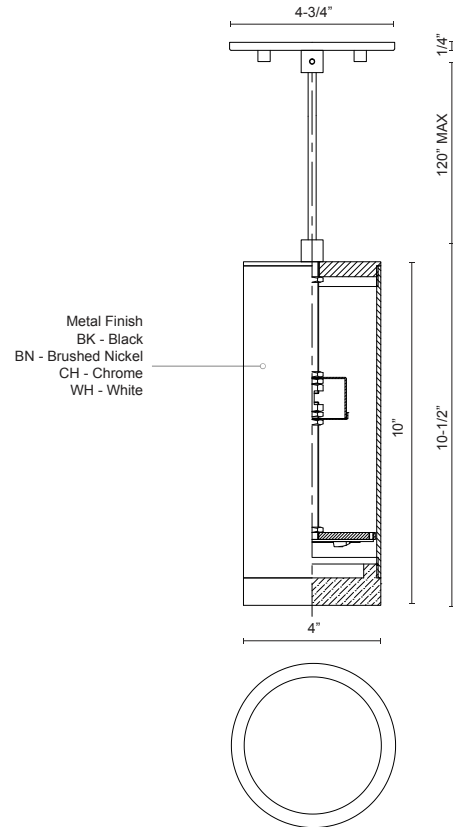

CAMEO
401432-LED
PENDANTS

PROJECT

401432WH-LED
White

401432BK-LED
Black

401432CH-LED
Chrome

401432BN-LED
Brushed Nickel

SPECIFICATION DETAILS

* For custom options, consult factory for details.

Fixture Dimensions	D4" x H10"
Light Source	LED
Wattage	13W
Total Lumens	800lm
Delivered Lumens	CH-520lm
Voltage	120V
Color Temperature	3000K
CRI (Ra)	>90
Optional Color Temps	2700K - 5000K Available, Minimum Order Quantities Apply
LED Rated Life	50,000 hours
Dimming	100% - 10%, ELV Dimmer (Not Included)
Diffuser Details	Frosted Glass Diffuser
Adjustable	Yes
Wire Length	120" Max
Wire Type	Clear SVT Cord
Location	Dry
Warranty	5 Years
Canopy Dimensions	D4-3/4" x H1/4"

DESCRIPTION

Single LED cylinder shaped pendant with clear crystal disc. Equipped with our powerful 120V AC LED technology, with metal details in white, black, brushed nickel or chrome finish. Round canopy matches the selected finish.