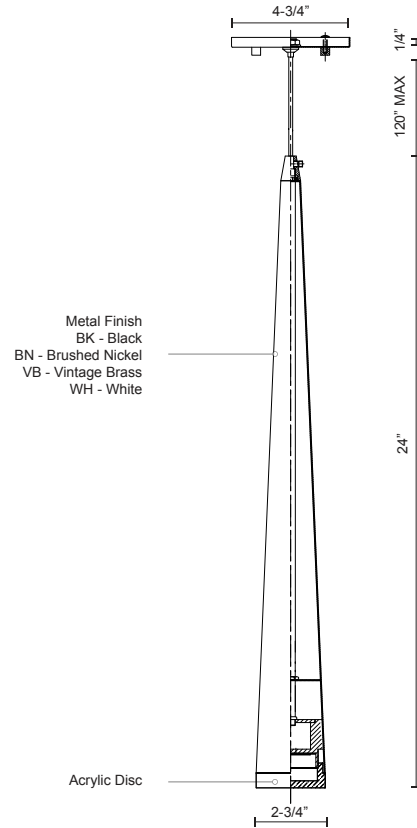

**MINA**  
**401215-LED**  
**PENDANTS**

PROJECT

401215VB-LED  
 Vintage Brass

401215WH-LED  
 White

401215BN-LED  
 Brushed Nickel

401215BK-LED  
 Black

**SPECIFICATION DETAILS**

\* For custom options, consult factory for details.

<b>Fixture Dimensions</b>	D2-3/4" x H24"
<b>Light Source</b>	LED
<b>Wattage</b>	10W
<b>Total Lumens</b>	600lm
<b>Delivered Lumens</b>	368lm
<b>Voltage</b>	120V
<b>Color Temperature</b>	3000K
<b>CRI (Ra)</b>	>90
<b>Optional Color Temps</b>	2700K - 5000K Available, Minimum Order Quantities Apply
<b>LED Rated Life</b>	50,000 hours
<b>Dimming</b>	100% - 10%, ELV Dimmer (Not Included)
<b>Diffuser Details</b>	Clear Acrylic Diffuser
<b>Adjustable</b>	Yes
<b>Wire Length</b>	120" Max
<b>Wire Type</b>	Clear SSL Wire
<b>Location</b>	Dry
<b>Warranty</b>	5 Years
<b>Canopy Dimensions</b>	D4-3/4" x H1/4"

**DESCRIPTION**

Single LED pendant, sleek conical shape with clear acrylic diffuser. Round canopy matches the selected finish. Equipped with our powerful 120V AC LED technology, available in three different sizes 12", 24" and 36"