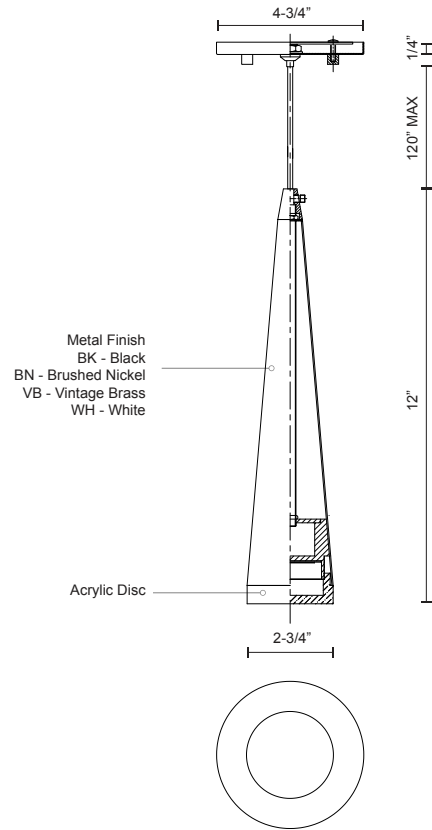

MINA
401214-LED
PENDANTS

PROJECT

401214WH-LED
White

401214BK-LED
Black

401214VB-LED
Vintage Brass

401214BN-LED
Brushed Nickel

SPECIFICATION DETAILS

* For custom options, consult factory for details.

Fixture Dimensions	D2-3/4" x H12"
Light Source	LED
Wattage	10W
Total Lumens	600lm
Delivered Lumens	339lm
Voltage	120V
Color Temperature	3000K
CRI (Ra)	>90
Optional Color Temps	2700K - 5000K Available, Minimum Order Quantities Apply
LED Rated Life	50,000 hours
Dimming	100% - 10%, ELV Dimmer (Not Included)
Diffuser Details	Clear Acrylic Diffuser
Adjustable	Yes
Wire Length	120" Max
Wire Type	Clear SSL Wire
Location	Dry
Warranty	5 Years
Canopy Dimensions	D4-3/4" x H1/4"

DESCRIPTION

Single LED pendant, sleek conical shape with clear acrylic diffuser. Round canopy matches the selected finish. Equipped with our powerful 120V AC LED technology, available in three different sizes 12", 24" and 36"