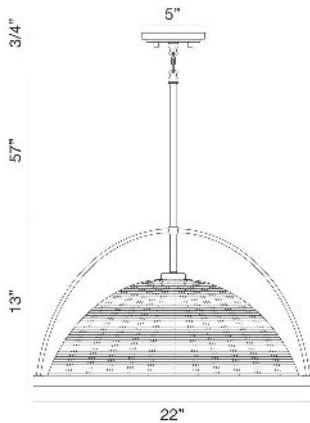

### PRODUCT DETAILS

No.	:	39350-022
Product Color	:	BRONZE
Shade / Accent Colour	:	BRONZE
Diameter	:	22"
Height	:	13"
Weight	:	9lbs

### TECHNICAL DETAILS

Hanging Support Type	:	ROD
Hanging Support Length	:	57"
Canopy / Backplate Height	:	0.75"
Canopy / Backplate Dia.	:	5"