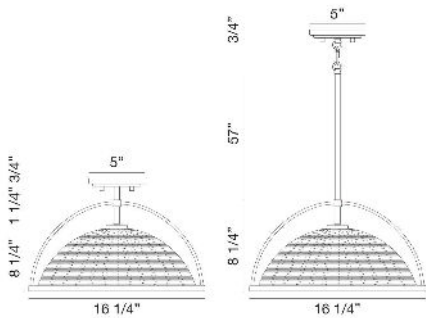

### PRODUCT DETAILS

No.	:	39349-026
Product Color	:	BRONZE
Shade / Accent Colour	:	BRONZE
Diameter	:	16"
Height	:	10.5"
Weight	:	5lbs

### TECHNICAL DETAILS

Hanging Support Type	:	ROD
Hanging Support Length	:	57"
Canopy / Backplate Height	:	0.75"
Canopy / Backplate Dia.	:	5"