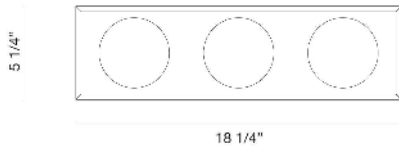

ROVER, 3 LT LED BATHBAR

PRODUCT DETAILS

No.	:	39335-036
Product Color	:	BLACK
Shade / Accent Colour	:	BLACK
Width	:	18.25"
Height	:	5.25"
Ext	:	4.25"
Weight	:	8.6lbs

LIGHT SOURCE DETAILS

Light Source Type	:	INTEGRATED LED
Input Voltage	:	120V
Bulb Voltage	:	120V
Socket Type	:	LED
Total Wattage	:	10W
Total Lumen	:	970lm
Kelvin	:	3000K
CRI	:	90
Dimmable	:	Yes

OPTIONS AVAILABLE

ITEM NO.	FINISH	SHADE
39335-012	SOFT GOLD	GOLD
39335-029	CHROME	CHROME
39335-036	BLACK	BLACK

TECHNICAL DETAILS

Canopy / Backplate Length	:	18.25"
Canopy / Backplate Height	:	1"
Canopy / Backplate Width	:	5.25"