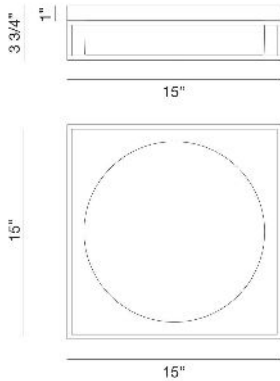

ROVER, LG LED FLUSHMOUNT

PRODUCT DETAILS

No.	:	39333-018
Product Color	:	SOFT GOLD
Shade / Accent Colour	:	GOLD
Length	:	15"
Width	:	15"
Height	:	4"
Weight	:	12lbs

LIGHT SOURCE DETAILS

Light Source Type	:	INTEGRATED LED
Input Voltage	:	120V
Bulb Voltage	:	120V
Socket Type	:	LED
Total Wattage	:	32W
Total Lumen	:	2400lm
Kelvin	:	3000K
CRI	:	90
Dimmable	:	Yes

OPTIONS AVAILABLE

ITEM NO.	FINISH	SHADE
39333-018	SOFT GOLD	GOLD
39333-025	CHROME	CHROME
39333-032	BLACK	BLACK

TECHNICAL DETAILS

Canopy / Backplate Length	:	15"
Canopy / Backplate Height	:	1"
Canopy / Backplate Width	:	15"