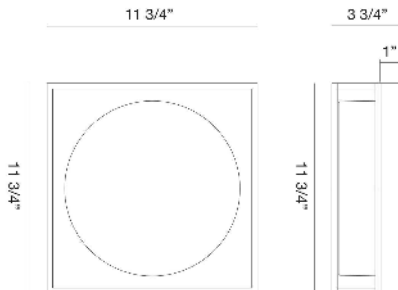

ROVER, SMA LED FLUSHMOUNT

PRODUCT DETAILS

| | | |
|-----------------------|---|-----------|
| No. | : | 39332-011 |
| Product Color | : | GOLD |
| Shade / Accent Colour | : | GOLD |
| Length | : | 12" |
| Width | : | 12" |
| Height | : | 4" |
| Weight | : | 9lbs |

OPTIONS AVAILABLE

| ITEM NO. | FINISH | SHADE |
|-----------|--------|--------|
| 39332-011 | GOLD | GOLD |
| 39332-028 | CHROME | CHROME |
| 39332-035 | BLACK | BLACK |

TECHNICAL DETAILS

| | | |
|---------------------------|---|-----|
| Canopy / Backplate Length | : | 12" |
| Canopy / Backplate Height | : | 1" |
| Canopy / Backplate Width | : | 12" |