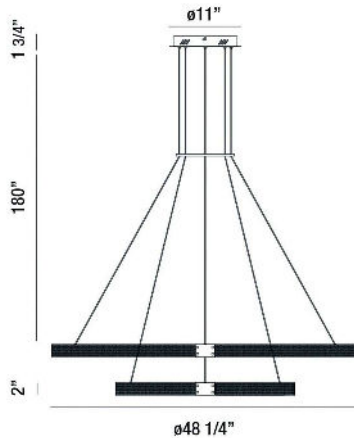

ADMIRAL, 48" 2-TIER ROUND CHANDELIER

PRODUCT DETAILS

No.	:	37385-019
Product Color	:	MATTE BLACK/GOLD
Product Material	:	METAL
Shade / Accent Material	:	METAL
Diameter	:	48.25"
Height	:	2"
Overall Height	:	183.75"
Weight	:	35.2lbs

LIGHT SOURCE DETAILS

Light Source Type	:	INTEGRATED LED
Input Voltage	:	120V
Bulb Voltage	:	120V
Socket Type	:	LED
Total Wattage	:	111W
Total Lumen	:	4660lm
Kelvin	:	3000K
CRI	:	90+
Dimmable	:	Yes

OPTIONS AVAILABLE

ITEM NO.	FINISH	SHADE
37385-019	MATTE BLACK/GOLD	

TECHNICAL DETAILS

Hanging Support Type	:	WIRE
Hanging Support Length	:	180"
Canopy / Backplate Height	:	1.75"
Canopy / Backplate Dia.	:	11"
Location	:	DRY
Approval	:	
Title 24	:	Yes