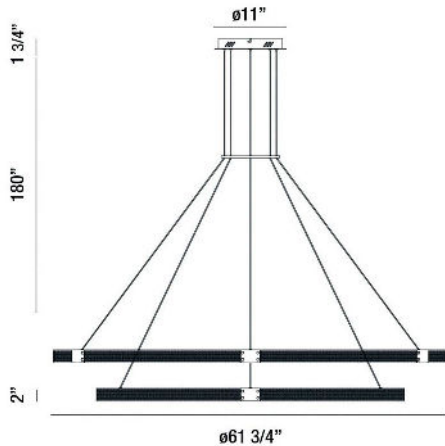

## ADMIRAL, 62" 2-TIER ROUND CHANDELIER

### PRODUCT DETAILS

No.	:	37384-012
Product Color	:	MATTE BLACK/GOLD
Product Material	:	METAL
Shade / Accent Material	:	METAL
Diameter	:	61.75"
Height	:	2"
Overall Height	:	183.75"
Weight	:	51lbs

### TECHNICAL DETAILS

Hanging Support Type	:	WIRE
Hanging Support Length	:	180"
Canopy / Backplate Height	:	1.75"
Canopy / Backplate Dia.	:	11"
Location	:	DRY
Approval	:	
Title 24	:	Yes