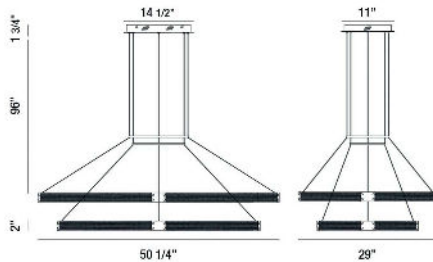

### PRODUCT DETAILS

No.	:	37061-012
Product Color	:	MATTE BLACK/GOLD
Product Material	:	METAL
Shade / Accent Material	:	METAL
Length	:	50.25"
Width	:	29"
Height	:	2"
Overall Height	:	96"
Weight	:	31.1lbs

### TECHNICAL DETAILS

Hanging Support Type	:	WIRE
Hanging Support Length	:	96"
Canopy / Backplate Length	:	14.5"
Canopy / Backplate Height	:	1.75"
Canopy / Backplate Width	:	11"
Location	:	DRY
Approval	:	
Title 24	:	Yes