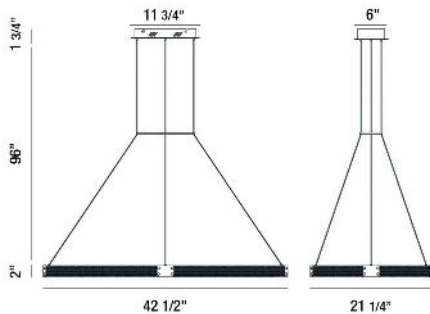

ADMIRAL, RECTANGULAR LED CHANDELIER

PRODUCT DETAILS

No.	:	37060-015
Product Color	:	MATTE BLACK/GOLD
Product Material	:	METAL
Shade / Accent Material	:	METAL
Length	:	42.5"
Width	:	21.25"
Height	:	2"
Overall Height	:	96"
Weight	:	13.9lbs

ITEM NO.	FINISH	SHADE
37060-015	MATTE BLACK/GOLD	

TECHNICAL DETAILS

Hanging Support Type	:	WIRE
Hanging Support Length	:	96"
Canopy / Backplate Length	:	11.75"
Canopy / Backplate Height	:	1.75"
Canopy / Backplate Width	:	6"
Location	:	DRY
Approval	:	
Title 24	:	Yes