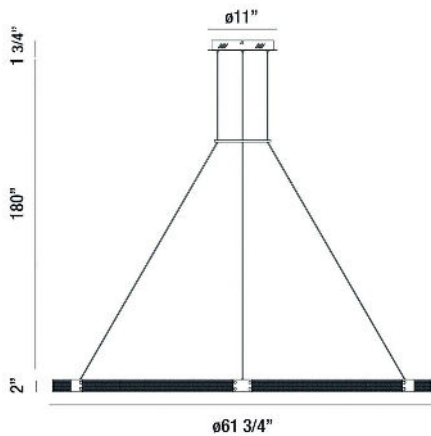

### PRODUCT DETAILS

No.	:	37055-011
Product Color	:	MATTE BLACK/GOLD
Product Material	:	METAL
Shade / Accent Material	:	METAL
Diameter	:	61.75"
Height	:	2"
Overall Height	:	180"
Weight	:	23.4lbs

### TECHNICAL DETAILS

Hanging Support Type	:	WIRE
Hanging Support Length	:	180"
Canopy / Backplate Height	:	1.75"
Canopy / Backplate Dia.	:	11"
Location	:	DRY
Approval	:	
Title 24	:	Yes