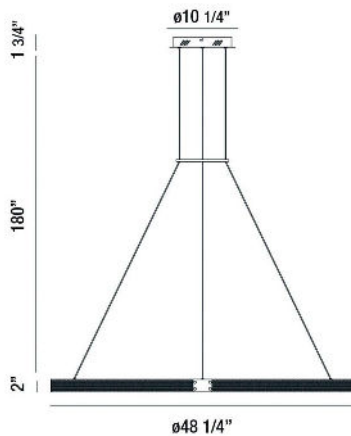

### PRODUCT DETAILS

No.	:	37054-014
Product Color	:	MATTE BLACK/GOLD
Product Material	:	METAL
Shade / Accent Material	:	METAL
Diameter	:	48.25"
Height	:	2"
Overall Height	:	180"
Weight	:	18.3lbs

### TECHNICAL DETAILS

Hanging Support Type	:	WIRE
Hanging Support Length	:	180"
Canopy / Backplate Height	:	1.75"
Canopy / Backplate Dia.	:	10.25"
Location	:	DRY
Approval	:	
Title 24	:	Yes