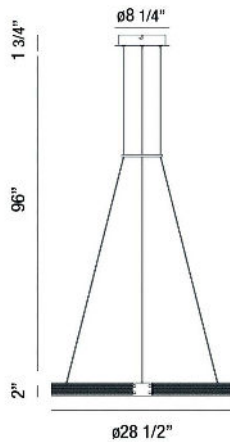

### PRODUCT DETAILS

No.	:	37053-017
Product Color	:	MATTE BLACK/GOLD
Product Material	:	METAL
Shade / Accent Material	:	METAL
Diameter	:	28.5"
Height	:	2"
Overall Height	:	96"
Weight	:	11.7lbs

### TECHNICAL DETAILS

Hanging Support Type	:	WIRE
Hanging Support Length	:	96"
Canopy / Backplate Height	:	1.75"
Canopy / Backplate Dia.	:	8.25"
Location	:	DRY
Approval	:	
Title 24	:	Yes