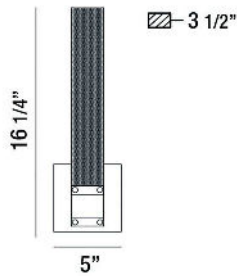

ADMIRAL, SMALL LED WALL SCONCE

PRODUCT DETAILS

No.	:	37052-010
Product Color	:	MATTE BLACK/GOLD
Product Material	:	METAL
Shade / Accent Material	:	METAL
Width	:	5"
Height	:	16.25"
Ext	:	3.5"
Weight	:	6.4lbs

LIGHT SOURCE DETAILS

Light Source Type	:	INTEGRATED LED
Input Voltage	:	120V
Bulb Voltage	:	120V
Socket Type	:	LED
Total Wattage	:	18W
Total Lumen	:	420lm
Kelvin	:	3000K
CRI	:	90
Dimmable	:	Yes

OPTIONS AVAILABLE

ITEM NO.	FINISH	SHADE
37052-010	MATTE BLACK/GOLD	

TECHNICAL DETAILS

Canopy / Backplate Length	:	5"
Canopy / Backplate Height	:	1.75"
Canopy / Backplate Width	:	5"
Location	:	DAMP
Approval	:	
Title 24	:	Yes