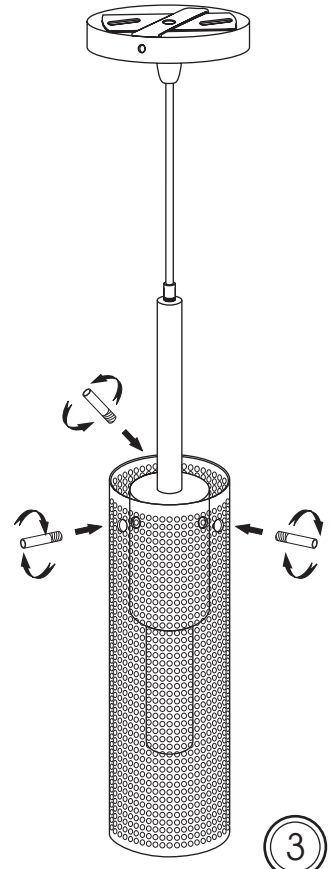

30961

1401 Courtney Park Drive, Mississauga, ON, L5T 2E4,
Tel: 905.564.1262 Fax: 905.564.1299
E-mail: dainolite@dainolite.ca Web: www.dainolite.ca

MODEL 30961