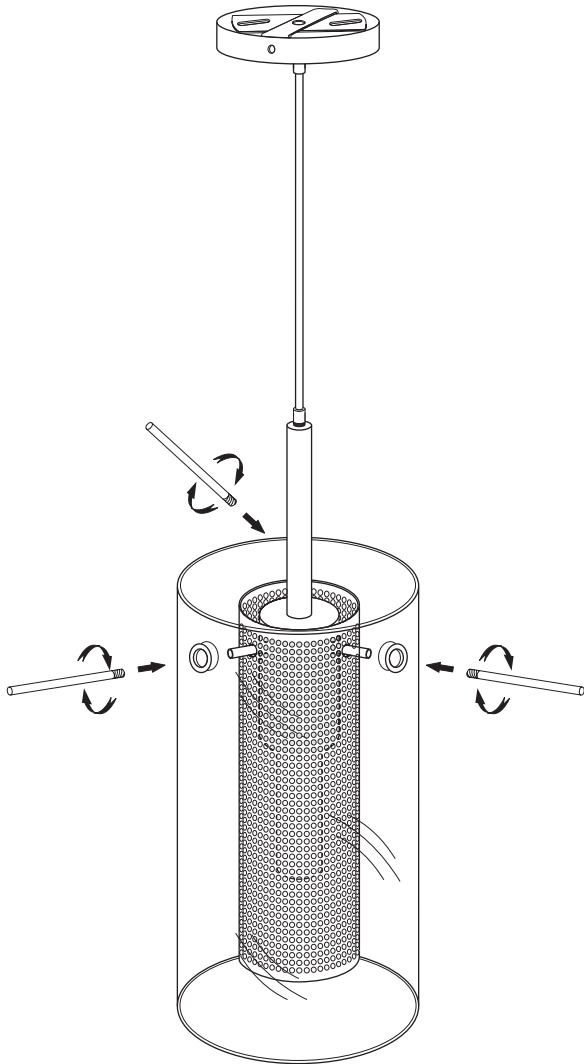

30961

1401 Courtney Park Drive, Mississauga, ON, L5T 2E4,
Tel: 905.564.1262 Fax: 905.564.1299
E-mail: dainolite@dainolite.ca Web: www.dainolite.ca

MODEL 30961