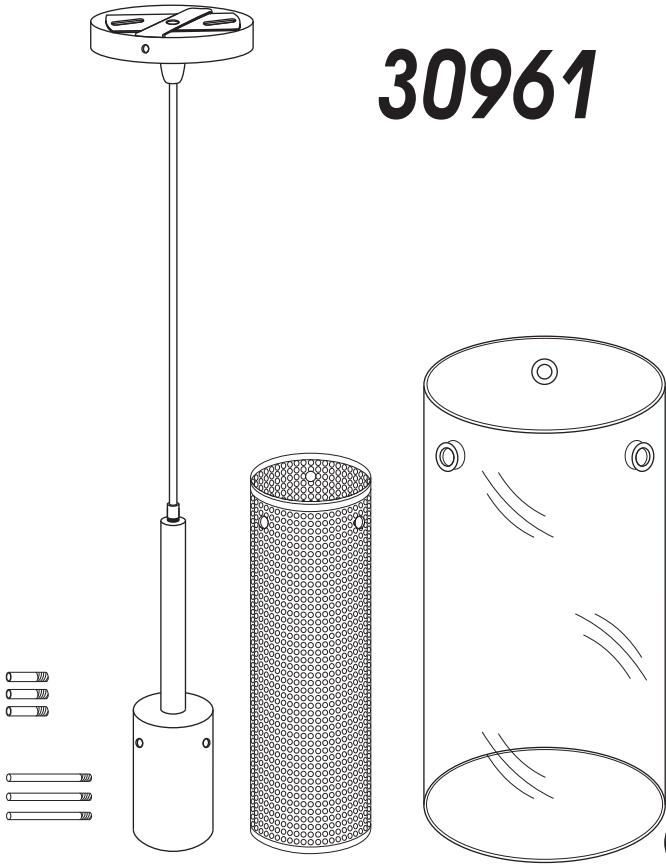

30961

1401 Courtney Park Drive, Mississauga, ON, L5T 2E4,
Tel: 905.564.1262 Fax: 905.564.1299
E-mail: dainolite@dainolite.ca Web: www.dainolite.ca

MODEL 30961