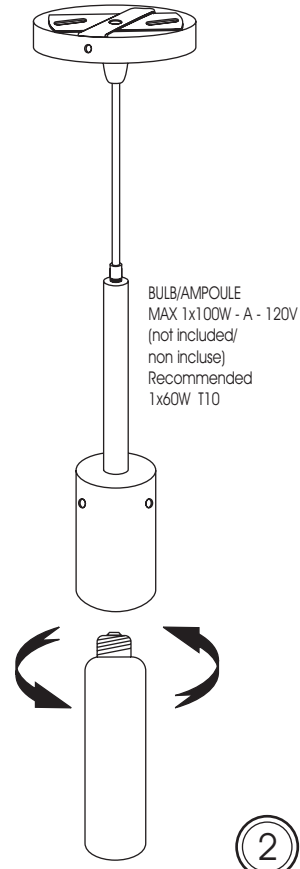

30961

1401 Courtney Park Drive, Mississauga, ON, L5T 2E4,
Tel: 905.564.1262 Fax: 905.564.1299
E-mail: dainolite@dainolite.ca Web: www.dainolite.ca

MODEL 30961