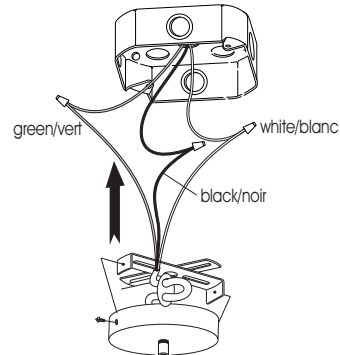

30961

1401 Courtney Park Drive, Mississauga, ON, L5T 2E4,
Tel: 905.564.1262 Fax: 905.564.1299
E-mail: dainolite@dainolite.ca Web: www.dainolite.ca

MODEL 30961