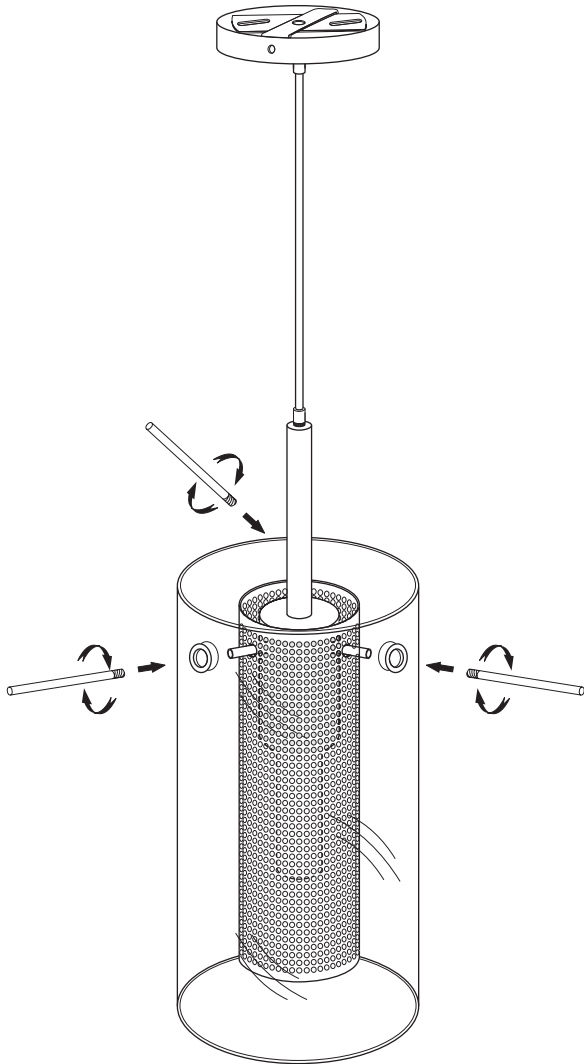

30961

1

2

3

4

5

1401 Courtney Park Drive, Mississauga, ON, L5T 2E4,
Tel: 905.564.1262 Fax: 905.564.1299
E-mail: dainolite@dainolite.ca Web: www.dainolite.ca

MODEL 30961