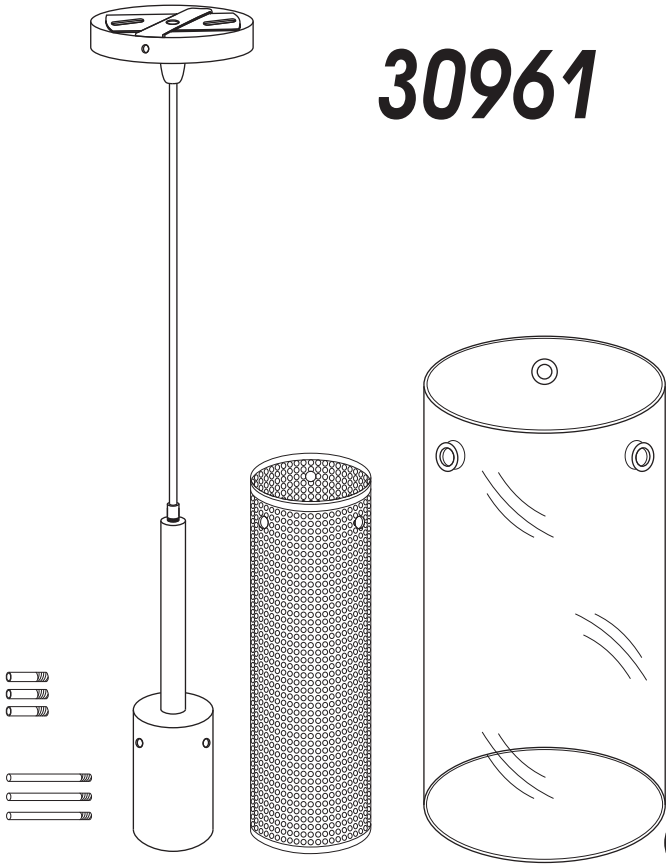

30961

1

2

3

4

5

1401 Courtney Park Drive, Mississauga, ON, L5T 2E4,
Tel: 905.564.1262 Fax: 905.564.1299
E-mail: dainolite@dainolite.ca Web: www.dainolite.ca

MODEL 30961