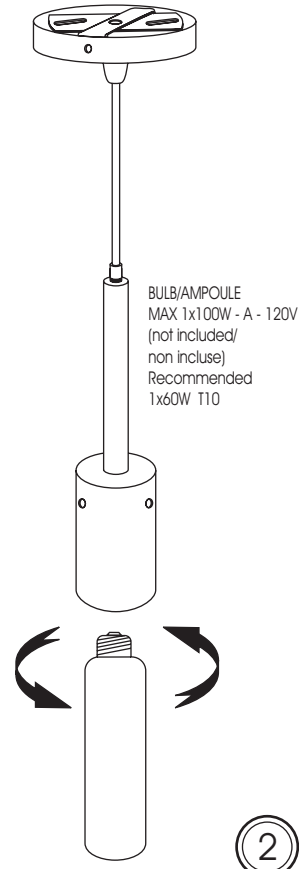

30961

1

2

3

4

5

1401 Courtney Park Drive, Mississauga, ON, L5T 2E4,
Tel: 905.564.1262 Fax: 905.564.1299
E-mail: dainolite@dainolite.ca Web: www.dainolite.ca

MODEL 30961