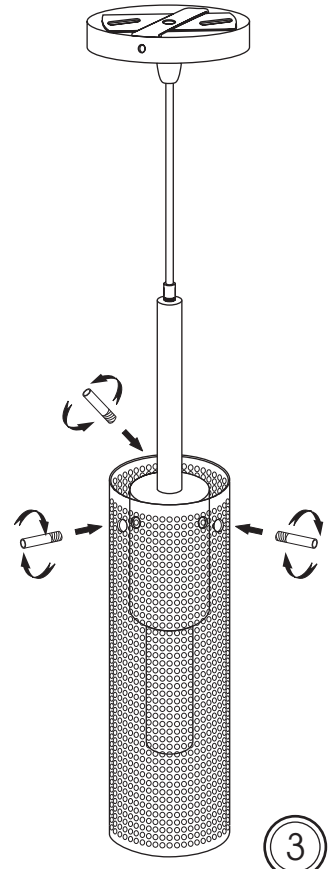

30961

1

2

3

4

5

1401 Courtney Park Drive, Mississauga, ON, L5T 2E4,
Tel: 905.564.1262 Fax: 905.564.1299
E-mail: dainolite@dainolite.ca Web: www.dainolite.ca

MODEL 30961