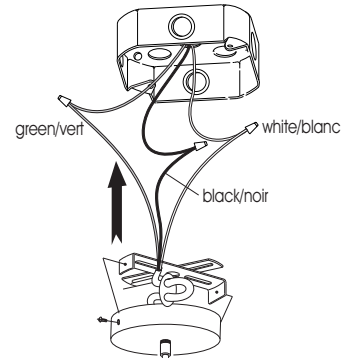

30961

1

2

3

4

5

1401 Courtney Park Drive, Mississauga, ON, L5T 2E4,
Tel: 905.564.1262 Fax: 905.564.1299
E-mail: dainolite@dainolite.ca Web: www.dainolite.ca

MODEL 30961