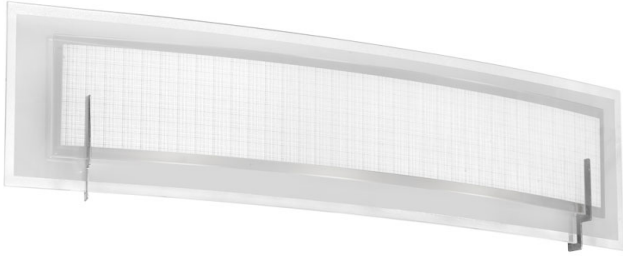

V038-2W-SC - 2LT Vanity Fixture w/Linen Glass

2 Light Vanity, Satin Chrome, Frosted Glass & Linen Glass

Height	6.5	No. of Bulbs	2
Width/Length	5.5	LED Compatible	LED Compatible
Depth	22	Total Wattage	200
Weight	8		
Body Material	Metal	Second Material	Glass
Finish/Color	Satin Chrome	Second Finish/Color	Frosted Linen Finish
Type of Finish	Electroplated/Painted	Second Type of Finish	Clear/Frosted
Bulb 1 Amount	2	Rated For Voltage	Damp Location 120V
Bulb 1 Base Type	T3	Approval	cUL or equivalent
Bulb 1 Max Watt.	100	Warranty	1 Year
Bulb 1 Included	No	Instal Position	Wall
Bulb 1 Lumens			
Bulb 1 CRI			