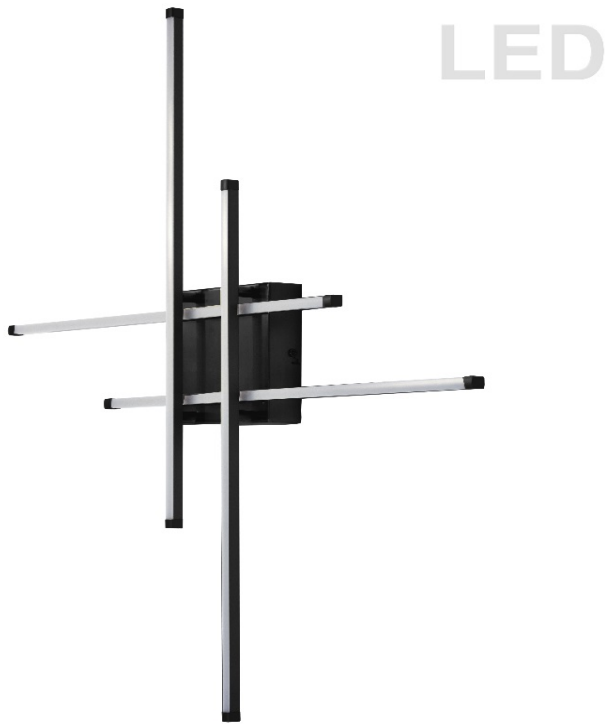

SUM-3223LEDFH-MB - 23W LED Flushmount MB w/WH Acrylic Diffuser

23 Watt LED Flushmount Matte Black w/White Acrylic Diffuser

Height	3.25	No. of Bulbs	4
Width/Length	32.5	LED Compatible	Integrated LED
Depth	32.5	Total Wattage	23
Weight	3		
Body Material	Metal		
Finish/Color	Matte Black		
Type of Finish	Painted		
Bulb 1 Amount	4	Rated For Voltage	Damp 120V
Bulb 1 Base Type	LED		
Bulb 1 Max Watt.	5.75		
Bulb 1 Included	Yes	Approval	cUL or equivalent
Bulb 1 Lumens	1380	Warranty	5 Years
Bulb 1 CRI	80+	Instal Position	Ceiling

Date:	Notes:
Fixture Type:	
Job Name:	

Lighting • LED • Shades • Custom Designs

TORONTO | BUFFALO | LIGHTFAIR | DALLAS MARKET CENTRE # 4303

www.dainolite.com | 1-888-564-1262 | dainolite@dainolite.com

[/dainolite](https://www.facebook.com/dainolite)