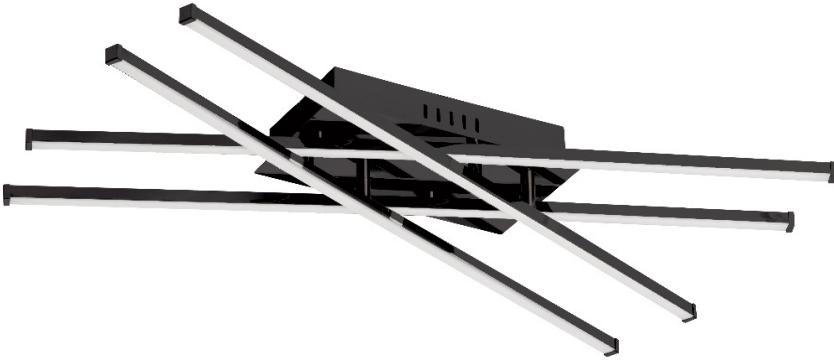

SUM-24FH-MB - 25W Flush Mount MB

LED

25W LED Flush Mount Matte Black with White Acrylic Diffuser

Height	3.25	No. of Bulbs	4
Width/Length	24	LED Compatible	Integrated LED
Depth	14	Total Wattage	25.6
Weight	10		
Body Material	Metal		
Finish/Color	Matte Black		
Type of Finish	Painted		
Bulb 1 Amount	4	Rated For Voltage	Damp 120V
Bulb 1 Base Type	LED		
Bulb 1 Max Watt.	6.4		
Bulb 1 Included	Yes	Approval	cUL or equivalent
Bulb 1 Lumens	1700	Warranty	5 Years
Bulb 1 CRI	80+	Instal Position	Ceiling