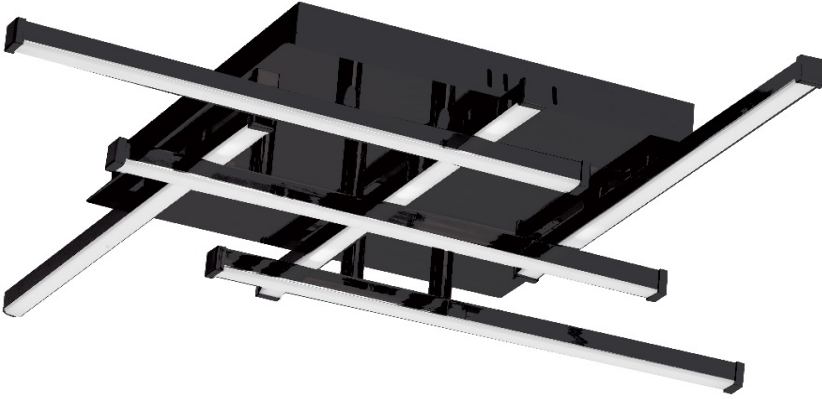

SUM-2020FH-MB - 20W Flush Mount MB

LED

20W LED Flush Mount Matte Black with White Acrylic Diffuser

Height	3.25	No. of Bulbs	6
Width/Length	20	LED Compatible	Integrated LED
Depth	20	Total Wattage	20
Weight	10		
Body Material	Metal		
Finish/Color	Matte Black		
Type of Finish	Painted		
Bulb 1 Amount	6	Rated For Voltage	Damp 120V
Bulb 1 Base Type	LED		
Bulb 1 Max Watt.	3.3		
Bulb 1 Included	Yes	Approval	cUL or equivalent
Bulb 1 Lumens	1300	Warranty	5 Years
Bulb 1 CRI	80+	Instal Position	Ceiling

Date:	Notes:
Fixture Type:	
Job Name:	

Lighting • LED • Shades • Custom Designs

TORONTO | BUFFALO | LIGHTFAIR | DALLAS MARKET CENTRE # 4303

www.dainolite.com

1-888-564-1262

dainolite@dainolite.com

[/dainolite](https://www.facebook.com/dainolite)