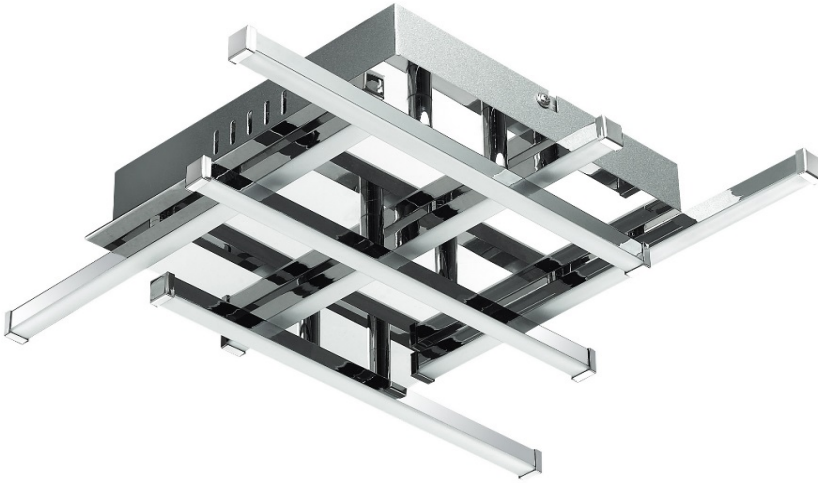

**SUM-1414FH-PC - 18W Flush Mount PC w/ WH Acrylic Diffuser**

18W LED Flushmount PC w/ WH Acrylic Diffuser

<b>Height</b>	3.25	<b>No. of Bulbs</b>	6
<b>Width/Length</b>	14.75	<b>LED Compatible</b>	Integrated LED
<b>Depth</b>	14.75	<b>Total Wattage</b>	18
<b>Weight</b>	8		
<b>Body Material</b>	Stainless Steel		
<b>Finish/Color</b>	Polished Chrome	<b>Second Finish/Color</b>	White
<b>Type of Finish</b>	Electroplated		
<b>Bulb 1 Amount</b>	6	<b>Rated For Voltage</b>	Damp Location 120
<b>Bulb 1 Base Type</b>	LED		
<b>Bulb 1 Max Watt.</b>	3	<b>Approval</b>	cUL or equivalent
<b>Bulb 1 Included</b>	Yes	<b>Warranty</b>	5 Year Limited
<b>Bulb 1 Lumens</b>	1100	<b>Instal Position</b>	Ceiling
<b>Bulb 1 CRI</b>	80+		

Date:	Notes:
Fixture Type:	
Job Name:	

**Lighting • LED • Shades • Custom Designs**

TORONTO | BUFFALO | LIGHTFAIR | DALLAS MARKET CENTRE # 4303

 [www.dainolite.com](http://www.dainolite.com)
 1-888-564-1262
  [dainolite@dainolite.com](mailto:dainolite@dainolite.com)  
 /dainolite
  /dainoliteld
  /dainolite