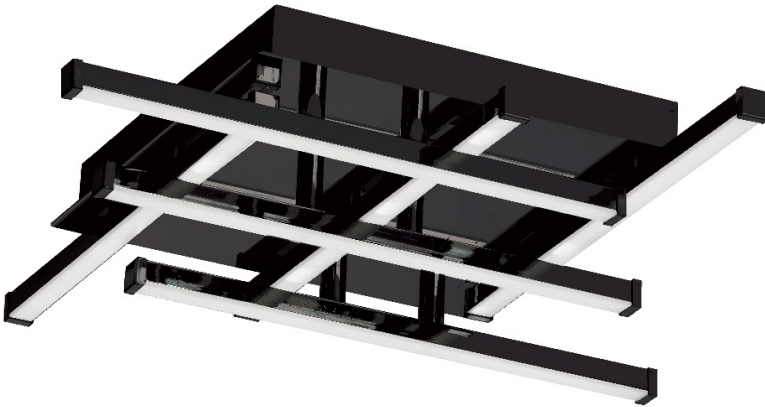

SUM-1414FH-MB - 18W Flush Mount MB w/ WH Acrylic Diffuser

LED

18W LED Flush Mount Matte Black with White Acrylic Diffuser

Height	3.25	No. of Bulbs	6
Width/Length	14.75	LED Compatible	Integrated LED
Depth	14.75	Total Wattage	18
Weight	8		
Body Material	Metal		
Finish/Color	Matte Black		
Type of Finish	Painted		
Bulb 1 Amount	6	Rated For Voltage	Damp 120V
Bulb 1 Base Type	LED		
Bulb 1 Max Watt.	3		
Bulb 1 Included	Yes	Approval	cUL or equivalent
Bulb 1 Lumens	1100	Warranty	5 Years
Bulb 1 CRI	80+	Instal Position	Ceiling

Date:	Notes:
Fixture Type:	
Job Name:	

Lighting • LED • Shades • Custom Designs

TORONTO | BUFFALO | LIGHTFAIR | DALLAS MARKET CENTRE # 4303

www.dainolite.com |
 [1-888-564-1262](tel:1-888-564-1262) |
 dainolite@dainolite.com
[/dainolite](https://www.facebook.com/dainolite) |
 [/dainoliteld](https://twitter.com/dainoliteld) |
 [/dainolite](https://www.instagram.com/dainolite)