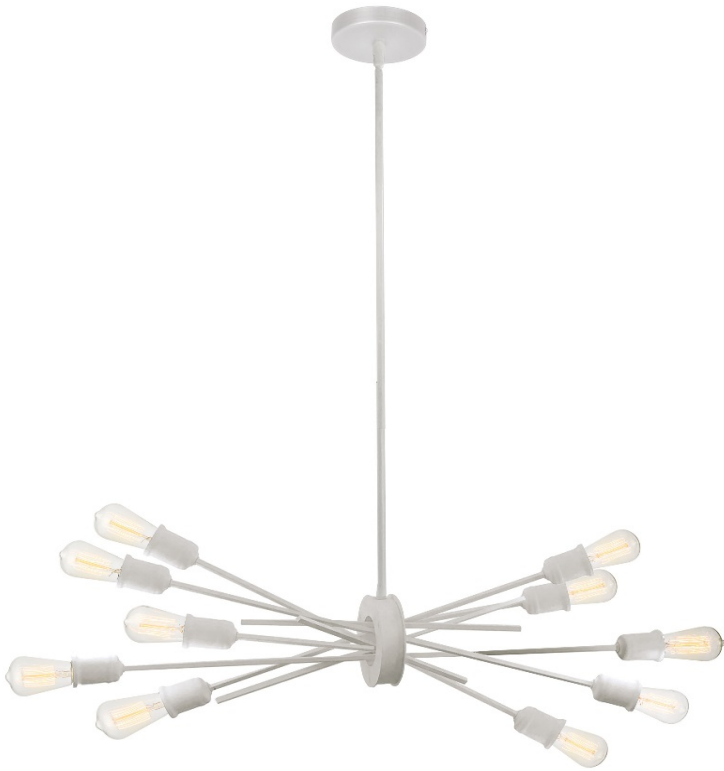

NEB-3910HP-WH - 10LT Incandescent Horizontal Pendant Matte White

10 Light Incandescent Horizontal Pendant Matte White Finish

Height	17	No. of Bulbs	10
Width/Length	17	LED Compatible	LED Compatible
Depth	39	Total Wattage	600
Weight	9		
Body Material	Metal		
Finish/Color	Matte White		
Type of Finish	Painted		
Bulb 1 Amount	10	Rated For Voltage	Dry 120V
Bulb 1 Base Type	E26		
Bulb 1 Max Watt.	60	Approval	cUL or equivalent
Bulb 1 Included	No	Warranty	1 Year
Bulb 1 Lumens		Instal Position	Ceiling
Bulb 1 CRI			

Date:	Notes:
Fixture Type:	
Job Name:	

Lighting • LED • Shades • Custom Designs

TORONTO | BUFFALO | LIGHTFAIR | DALLAS MARKET CENTRE # 4303

www.dainolite.com | 1-888-564-1262 | dainolite@dainolite.com

[/dainolite](https://www.facebook.com/dainolite)