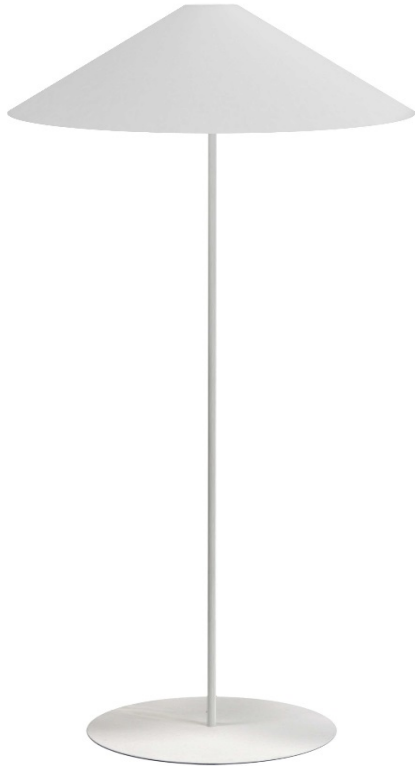

MM241F-WH-790 - 1LT Tapered Floor Lamp w/ JTone White Shade

1 Light Trapezoid Floor Lamp w/ White Shade

Height	61	No. of Bulbs	1
Width/Length	20	LED Compatible	LED Compatible
Depth	20	Total Wattage	100
Weight	12		
Body Material	Metal	Second Material	Fabric
Finish/Color	White	Second Finish/Color	White
Type of Finish	Painted	Second Type of Finish	Hardback
Bulb 1 Amount	1	Rated For Voltage	Dry 120V
Bulb 1 Base Type	E26		
Bulb 1 Max Watt.	100	Approval	cUL or equivalent
Bulb 1 Included	No	Warranty	1 Year
Bulb 1 Lumens		Instal Position	Floor
Bulb 1 CRI			

Date:	Notes:
Fixture Type:	
Job Name:	

Lighting • LED • Shades • Custom Designs

TORONTO | BUFFALO | LIGHTFAIR | DALLAS MARKET CENTRE # 4303

 www.dainolite.com
 1-888-564-1262
  dainolite@dainolite.com
 /dainolite
  /dainoliteld
  /dainolite