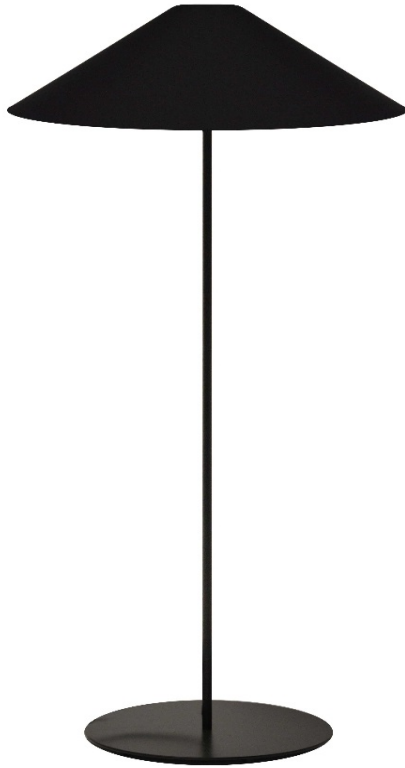

MM241F-BK-797 - 1LT Tapered Floor Lamp w/ JTone Black Shade

1 Light Trapezoid Floor Lamp w/ Black Shade

Height	61	No. of Bulbs	1
Width/Length	20	LED Compatible	LED Compatible
Depth	20	Total Wattage	100
Weight	12		
Body Material	Metal	Second Material	Fabric
Finish/Color	Black	Second Finish/Color	Black
Type of Finish	Painted	Second Type of Finish	Hardback
Bulb 1 Amount	1	Rated For Voltage	Dry 120V
Bulb 1 Base Type	E26	Approval	cUL or equivalent
Bulb 1 Max Watt.	100	Warranty	1 Year
Bulb 1 Included	No	Instal Position	Floor
Bulb 1 Lumens			
Bulb 1 CRI			

Date:	Notes:
Fixture Type:	
Job Name:	

Lighting • LED • Shades • Custom Designs

TORONTO | BUFFALO | LIGHTFAIR | DALLAS MARKET CENTRE # 4303

 www.dainolite.com
 1-888-564-1262
  dainolite@dainolite.com
 /dainolite
  /dainoliteld
  /dainolite