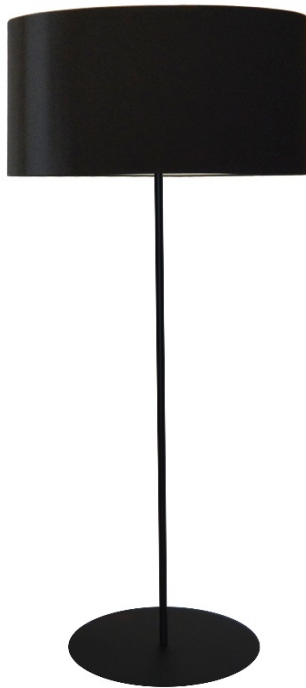

MM221F-BK-797 - 1LT Drum Floor Lamp w/ JTone Black Shade

1LT Drum Floor Lamp w/ Black Shade

Height	61	No. of Bulbs	1
Width/Length	22	LED Compatible	LED Compatible
Depth	22	Total Wattage	100
Weight	12		
Body Material	Metal		
Finish/Color	Matte Black		
Type of Finish	Painted		
Bulb 1 Amount	1	Rated For Voltage	Dry Location 120V
Bulb 1 Base Type	E26		
Bulb 1 Max Watt.	100		
Bulb 1 Included	No	Approval	cUL or equivalent
Bulb 1 Lumens		Warranty	1 Year
Bulb 1 CRI		Instal Position	Floor

Date:	Notes:
Fixture Type:	
Job Name:	

Lighting • LED • Shades • Custom Designs

TORONTO | BUFFALO | LIGHTFAIR | DALLAS MARKET CENTRE # 4303

 www.dainolite.com
 1-888-564-1262
  dainolite@dainolite.com
 /dainolite
  /dainoliteld
  /dainolite