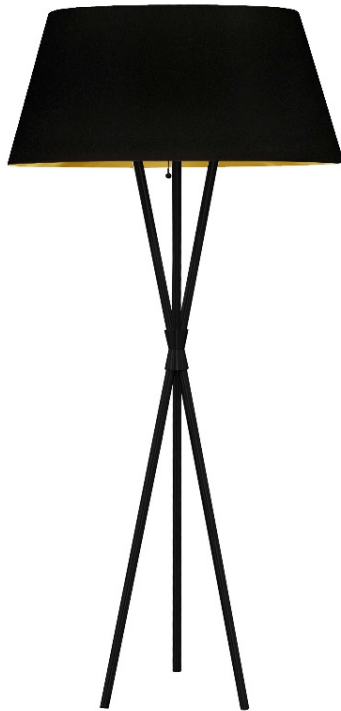

GAB-601F-MB-698 - 1LT Gabriela Floor lamp, J Tone BLK/GLD Shade, MB

1 Light 3 Legged Matte Black Floor Lamp, with Black-Gold Shade

Height	60.5	No. of Bulbs	1
Width/Length	15	LED Compatible	LED Compatible
Depth	15	Total Wattage	100
Weight	8		
Body Material	Metal	Second Material	Fabric
Finish/Color	Matte Black	Second Finish/Color	Black/Gold
Type of Finish	Painted	Second Type of Finish	Hardback
Bulb 1 Amount	1	Rated For Voltage	Dry 120V
Bulb 1 Base Type	E26	Approval	cUL or equivalent
Bulb 1 Max Watt.	100	Warranty	1 Year
Bulb 1 Included	No	Instal Position	Floor
Bulb 1 Lumens			
Bulb 1 CRI			

Date:	Notes:
Fixture Type:	
Job Name:	

Lighting • LED • Shades • Custom Designs

TORONTO | BUFFALO | LIGHTFAIR | DALLAS MARKET CENTRE # 4303

[www.dainolite.com](mailto:dainolite.com)
 1-888-564-1262
 dainolite@dainolite.com
 /dainolite
 /dainoliteld
 /dainolite