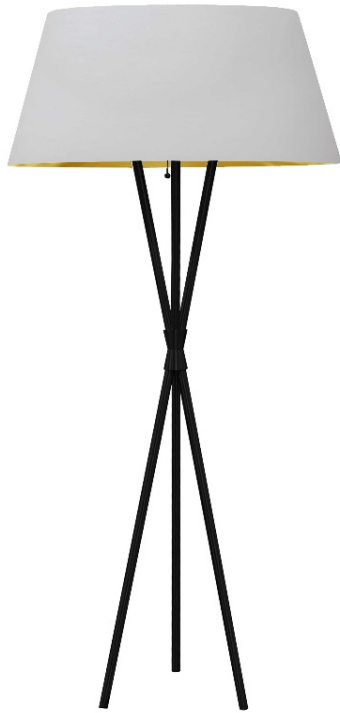

**GAB-601F-MB-692 - 1LT Gabriela Floor lamp, Jtone WHT/GLD, MW**

1 Light 3 Legged Matte Black Floor Lamp, with White/Gold Shade

<b>Height</b>	60.5	<b>No. of Bulbs</b>	1
<b>Width/Length</b>	15	<b>LED Compatible</b>	LED Compatible
<b>Depth</b>	15	<b>Total Wattage</b>	100
<b>Weight</b>	8		
<b>Body Material</b>	Metal	<b>Second Material</b>	Fabric
<b>Finish/Color</b>	Matte Black	<b>Second Finish/Color</b>	White/Gold
<b>Type of Finish</b>	Painted	<b>Second Type of Finish</b>	Hardback
<b>Bulb 1 Amount</b>	1	<b>Rated For Voltage</b>	Dry 120V
<b>Bulb 1 Base Type</b>	E26	<b>Approval</b>	cUL or equivalent
<b>Bulb 1 Max Watt.</b>	100	<b>Warranty</b>	1 Year
<b>Bulb 1 Included</b>	No	<b>Instal Position</b>	Floor
<b>Bulb 1 Lumens</b>			
<b>Bulb 1 CRI</b>			

Date:	Notes:
Fixture Type:	
Job Name:	

**Lighting • LED • Shades • Custom Designs**

TORONTO | BUFFALO | LIGHTFAIR | DALLAS MARKET CENTRE # 4303

 [www.dainolite.com](http://www.dainolite.com)
 1-888-564-1262
  [dainolite@dainolite.com](mailto:dainolite@dainolite.com)  
 /dainolite
  /dainoliteld
  /dainolite