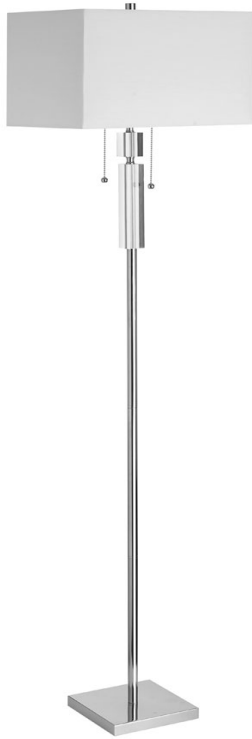

DM231F-PC - Floor Lamp, Rectangular Shade

Crystal Floor Lamp, Polished Chrome, White Linen Rectangular Shade

Height	60	No. of Bulbs	2
Width/Length	15	LED Compatible	LED Compatible
Depth	10	Total Wattage	200
Weight	9		
Body Material	Metal	Second Material	Fabric
Finish/Color	Polished Chrome	Second Finish/Color	White
Type of Finish	Electroplated		
Bulb 1 Amount	2	Rated For Voltage	Dry Location 120V
Bulb 1 Base Type	E26		
Bulb 1 Max Watt.	100	Approval	cUL or equivalent
Bulb 1 Included	No	Warranty	1 Year
Bulb 1 Lumens		Instal Position	Floor
Bulb 1 CRI			

Date:	Notes:
Fixture Type:	
Job Name:	

Lighting • LED • Shades • Custom Designs

TORONTO | BUFFALO | LIGHTFAIR | DALLAS MARKET CENTRE # 4303

 www.dainolite.com

 1-888-564-1262

 dainolite@dainolite.com

 /dainolite