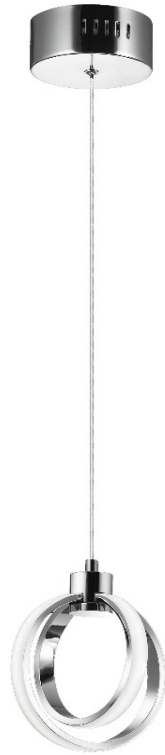

9228-614LEDP-PC - 14W Pendant Polished Chrome Finish

LED

14W LED Pendant Polished Chrome Finish

Height	7.5	No. of Bulbs	2
Width/Length	6.25	LED Compatible	Integrated LED
Depth	6.25	Total Wattage	14
Weight	2		
Body Material	Metal		
Finish/Color	Polished Chrome		
Type of Finish	Electroplated		
Bulb 1 Amount	2	Rated For Voltage	Dry Location 120V
Bulb 1 Base Type	LED		
Bulb 1 Max Watt.	7		
Bulb 1 Included	Yes	Approval	cUL or equivalent
Bulb 1 Lumens	965	Warranty	5 Years
Bulb 1 CRI	80+	Instal Position	Ceiling

Date:	Notes:
Fixture Type:	
Job Name:	

Lighting • LED • Shades • Custom Designs

TORONTO | BUFFALO | LIGHTFAIR | DALLAS MARKET CENTRE # 4303

www.dainolite.com | 1-888-564-1262 | dainolite@dainolite.com

[/dainolite](https://www.facebook.com/dainolite)