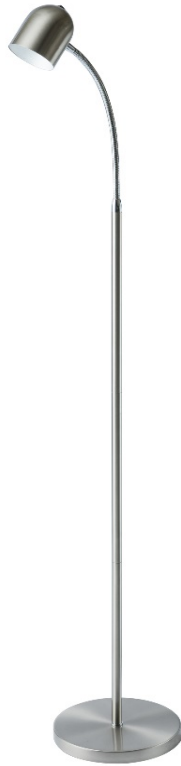

123LEDF-SC - 5W Floor Lamp, Satin Chrome Finish

5 Watt LED Floor Lamp, Satin Chrome Finish

Height	53	No. of Bulbs	1
Width/Length	8	LED Compatible	Integrated LED
Depth	8	Total Wattage	5
Weight	5		
Body Material	Metal	Second Material	Metal
Finish/Color	Satin Chrome	Second Finish/Color	Polished Chrome
Type of Finish	Electroplated	Second Type of Finish	Electroplated
Bulb 1 Amount	1	Rated For Voltage	Dry Location 120V
Bulb 1 Base Type	LED	Approval	cUL or equivalent
Bulb 1 Max Watt.	5	Warranty	5 Years
Bulb 1 Included	Yes	Instal Position	Floor
Bulb 1 Lumens	400		
Bulb 1 CRI	80+		

Date:	Notes:
Fixture Type:	
Job Name:	

Lighting • LED • Shades • Custom Designs

TORONTO | BUFFALO | LIGHTFAIR | DALLAS MARKET CENTRE # 4303

www.dainolite.com |
 [1-888-564-1262](tel:1-888-564-1262) |
 dainolite@dainolite.com
[/dainolite](https://www.facebook.com/dainolite) |
 [/dainoliteld](https://twitter.com/dainoliteld) |
 [/dainolite](https://www.instagram.com/dainolite)