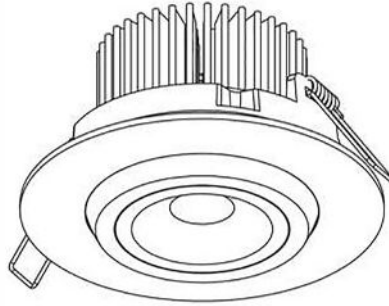

AFR4G-12

4' Gimbal Round Recessed LED

Catalog #		Type
Project		Date
Prepared by		

Recessed Light

-BN

-BK

-WH

DESIGN FEATURES

- Air-tight and damp location approved
- Perfect for limited space locations - only 2-1/4" thick
- Type IC rated - approved for direct contact with insulation
- Pot light housing is not required even for insulated ceilings
- Isolated driver inside junction box

SPECIFICATION	
LED Guontity	COB
Input Voltage	120VAC
Wattage (+/-5%)	12W
Lumen (+/-5%)	935lm/850lm
Efficacy(LPW) (+/-5%)	>70lm/W
Color (+/-5%)	30K, 40K, 50K,60K
CRI (Typicall)	>80 / 90
Beam Angle	40° Beam with 30° tilt and 360° rotation
Dimming	Triac
Lomp Life	50,000hr
Environment	Indoor,Damp