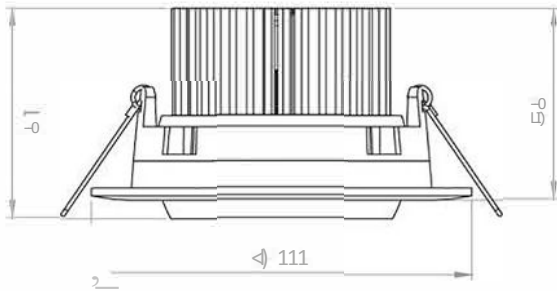

AFR4G-12

4' Gimbal Round Recessed LED

Catalog #		Type
Project		Date
Prepared by		

Recessed Light