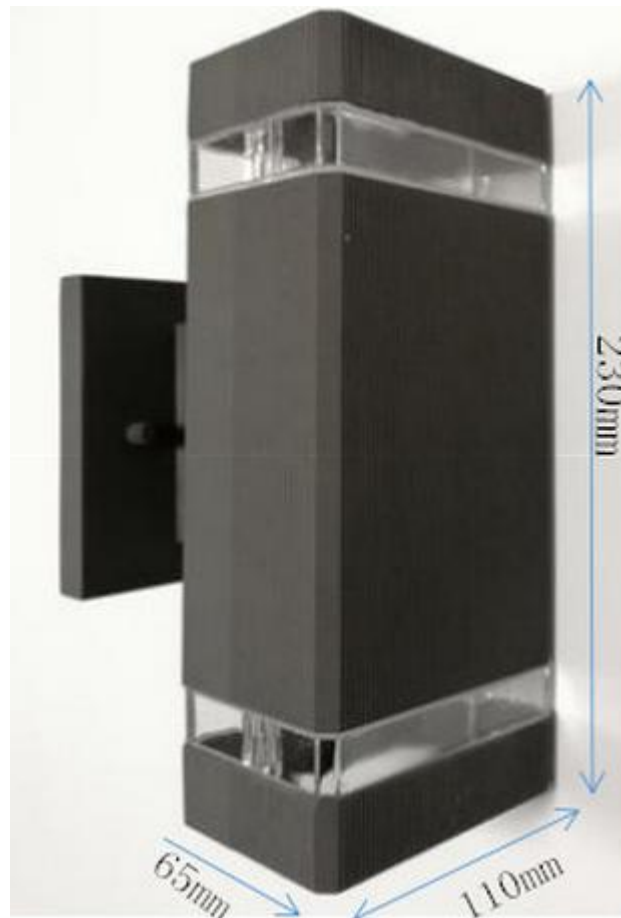

PL-UPD-6X1W-2S | Outdoor LED Up Down Light

Introduction:

This wall sconce is made of high quality aluminum die casting, Surface paint treatment environmentally friendly materials, beautiful and silicone rubber waterproof seal, internal epoxy potting, ensuring superior waterproof lamps performance. High-brightness light source of imported chips, high brightness, low power, low heat, long life reaches 50000H, can be divided into color, colorful discoloration. It is mostly for decoration and sometimes it can be also for lighting. The lamps are sealed extrusion and molded power connections make it resistant to water, dirt and any weather conditions. Consumes up to 15% less energy than traditional one and will quickly pay for itself. Also it is easy to install and anyone can do it, no training or special tools required. Quick mount installation brackets and channels are available for applications.

Specifications:

Item NO.	PL-UPD-6X1W-2
Power	12W
Size	L65*W110*H230mm
LED chip	Epistar
Material	Die-cast aluminum
Light efficiency	80LM/W
Protection level	IP65
Power Factor	0.95
CCT	4000K
Housing color	Black, Gray
Light color	White
Voltage	AC100V~277V
Beam angle	15°/30°/60°/90°
Life span	50,000hrs
Warranty time	3 years for ETL
Certificate	CE, RoHs, ETL and cETL

Features and advantage:

- 1) Two side lighting or one side lighting in option;
- 2) Wide input voltage from AC 100V to AC 277V;
- 3) J-box base fixture which matches with junction box;
- 4) For both commercial lighting and decoration. For decoration it has red, green, blue and RGB changing color;
- 5) With optical lens inside, which can light far on the wall. Can be in different light beam angle in option;
- 6) ETL, cETL, CE, RoHS approval;
- 7) Finish color can be black, bronze, gray, white in option;
- 8) IP65 waterproof. Both indoor and outdoor use;
- 9) Very easy installation with special design, no training or special tools required.