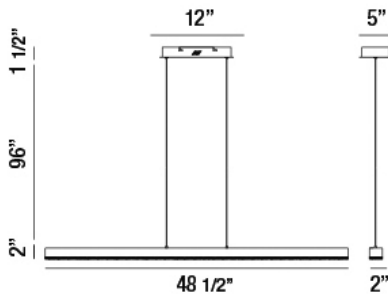

SANTI, LARGE LINEAR LED CHANDELIER, 36W

Product Details

Item No.	:	34101-018
Finish	:	Chrome
Shade	:	Clear
Length	:	48.5"
Width	:	2"
Height	:	2"
Est. Weight	:	13.2 lbs
IP Rating	:	20
Approval	:	

BULB DETAILS

ITEM NO.	FINISH	SHADE
34101-018	Chrome	Clear

TECHNICAL DETAILS

Hanging Support Type	:	Aircraft Cable
Aircraft Cable Length	:	96"
Power Wire Length	:	96"
Canopy Length	:	12"
Canopy Width	:	1.75"
Canopy Height	:	5.25"
Driver	:	Hueuc