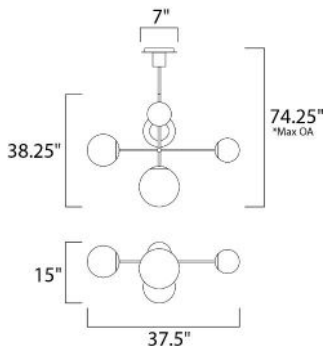

*max overall height

MEASUREMENTS

DIMENSION : 37.5" L x 15." W x 38.25" H
 MAX OAH : 74.25" OAH x 32.25" OAH
 CANOPY : 7." W x 1." H x 7." L
 HANGING WEIGHT : 17.97 lb

LAMPING

INPUT VOLTAGE : 120V
 LUMENS : 0 Rated
 BULB : 5 x 60W (NOT INCLUDED), 300W Total
 DIMMABLE : Dimmable