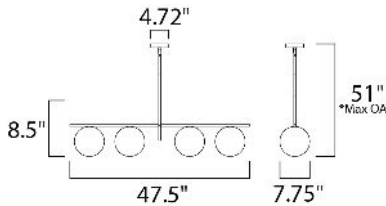

*max overall height

MEASUREMENTS

- DIMENSION : 47.5" L x 7.75" W x 8.5" H
- MAX OAH : 51." OAH x 18.5" OAH
- CANOPY : 4.72" W x 1." H x 4.72" L
- HANGING WEIGHT : 12.1253 lb

LAMPING

- INPUT VOLTAGE : 120V
- LUMENS : 0 Rated
- BULB : 4 x 60W (NOT INCLUDED), 60W Total
- DIMMABLE : Dimmable