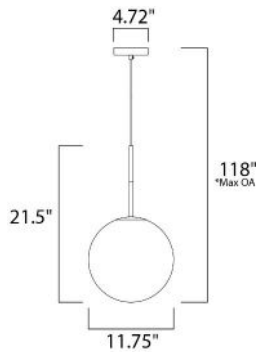

*max overall height

MEASUREMENTS

- DIMENSION : 11.75" W x 21.5" H
- MAX OAH : 118." OAH x 22.6" OAH
- CANOPY : 4.72" W x 1." H x 4.72" L
- HANGING WEIGHT : 4.4092 lb

LAMPING

- INPUT VOLTAGE : 120V
- LUMENS : 0 Rated
- BULB : 1 x 60W (NOT INCLUDED), 60W Total
- DIMMABLE : Dimmable